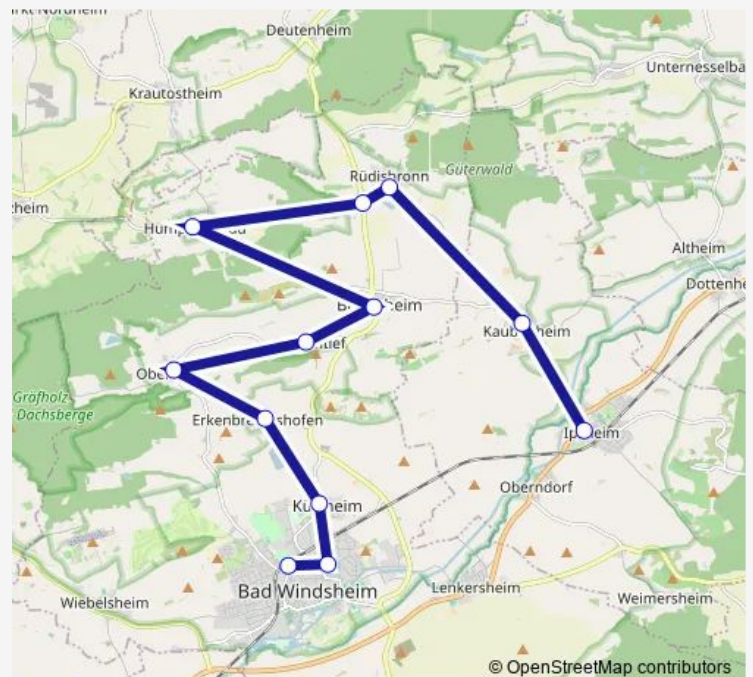

### Direction

Bad Windsheim — Ipsheim Ortsmitte

12 stops

[Open route schedule](#)

Bad Windsheim

Bad Windsheim Schulzentrum

Külshheim

Erkenbrechtshofen

### Route schedule

Bad Windsheim — Ipsheim Ortsmitte

Monday 06:59-16:33

Tuesday 06:59-16:33

Wednesday 06:59-16:33

Thursday 06:59-16:33

Friday 06:59-16:33

Saturday —

### Route info

Direction: Bad Windsheim

Stops: 12

Trip Duration: 0 hour 42 min

## Route info

Direction: Kaubenheim

Stops: 10

Trip Duration: 0 hour 32 min

**Direction**

Ipsheim Ortsmitte — Bad Windsheim Am Schießwasen

7 stops

[Open route schedule](#)