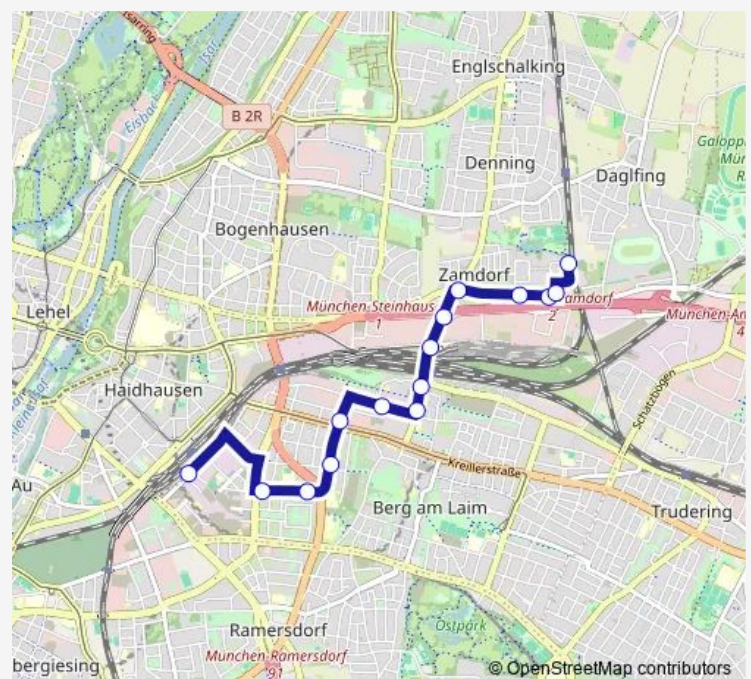

11:18-20:41

Saturday

—

Sunday

—

Route info

Direction: Ostbahnhof Friedenstr.

Stops: 15

Trip Duration: 0 hour 22 min

Direction

Zamilapark — Ostbahnhof Friedenstr.

14 stops

[Open route schedule](#)

Zamilapark

Ruth-Schaumann-Straße

Rappelhofstraße

—

Sunday

—

Route info

Direction: Zamilapark

Stops: 14

Trip Duration: 0 hour 27 min

Direction