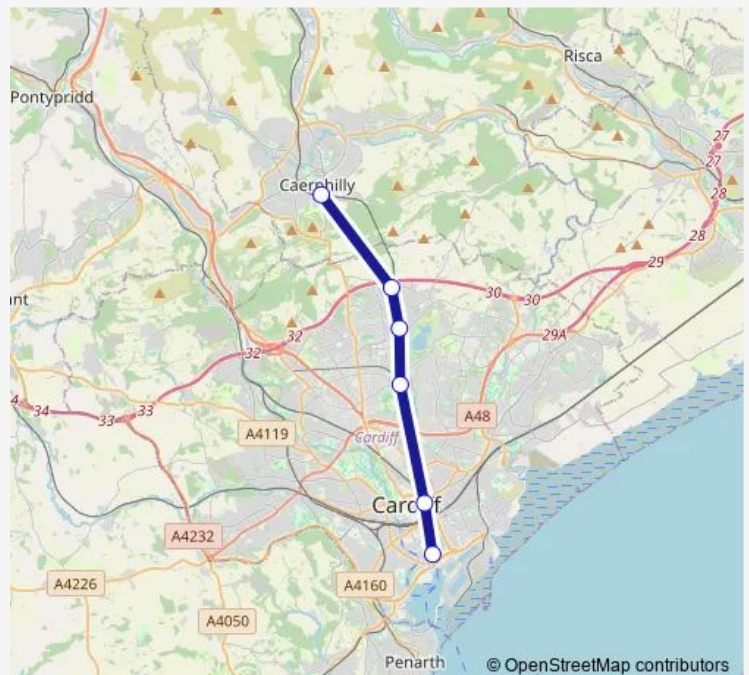

Rail Aw:Cdb->Cph AW train service from CDB to Cph

[Go to website](#)**Direction**

Cardiff Bay — Caerphilly

6 stops

[Open route schedule](#)

Cardiff Bay

Cardiff Queen Street

Heath High Level

Thursday 07:06-22:06

Friday 07:06-22:06

Saturday 07:06-22:06

Sunday 09:36-16:41

Route info

Direction: Cardiff Bay

Stops: 6

Trip Duration: 0 hour 23 min

■ Aw:Cdb->Cph — AW train service from CDB to Cph

Aw:Cdb->Cph Rail time schedules and route maps are available in an offline PDF at busmaps.com. Use the busmaps.com website to see live bus times, train schedule or subway schedule, and step-by-step directions for all public transit in Cardiff