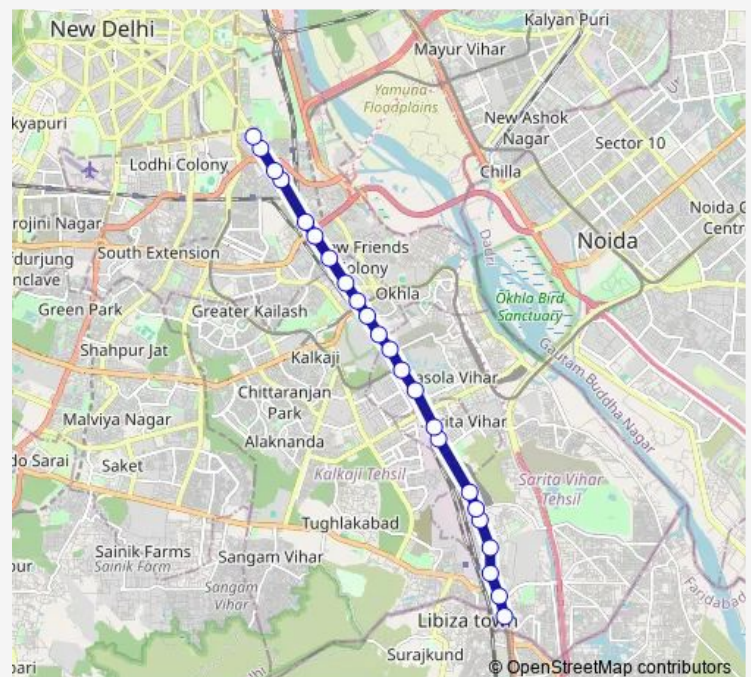

Bus 418aextdown

[Go to website](#)

Direction

Badarpur Border — Police Station Nizamuddin (Dargah)

23 stops

[Open route schedule](#)

Badarpur Border

Jaitpur Mor

Ashram (Hari Nagar)

Bhogal

Bhogal (Jungpura)

Route schedule

Badarpur Border — Police Station Nizamuddin (Dargah)

Monday 05:00-16:20

Tuesday 05:00-16:20

Wednesday 05:00-16:20

Thursday 05:00-16:20

Friday 05:00-16:20

Saturday 05:00-16:20

Sunday 05:00-16:20

Route info

Direction: Badarpur Border

Stops: 23

Trip Duration: 0 hour 49 min

418aextdown

Nizamuddin Extension

Police Station Nizamuddin (Dargah)

418aextdown Bus time schedules and route maps are available in an offline PDF at busmaps.com. Use the busmaps.com website to see live bus times, train schedule or subway schedule, and step-by-step directions for all public transit in Defence Colony