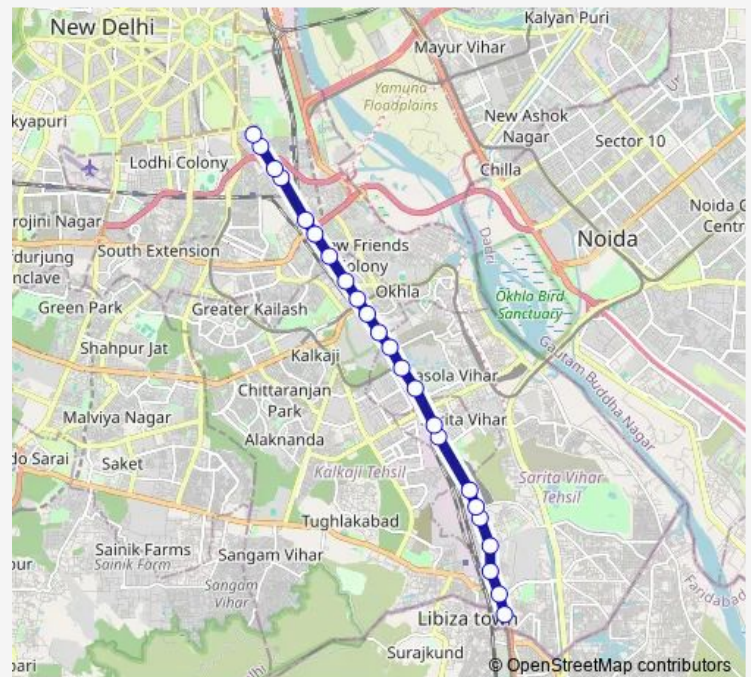

### Direction

Badarpur Border — Police Station Nizamuddin (Dargah)

23 stops

[Open route schedule](#)

Badarpur Border

Jaitpur Mor

Badarpur Village

Power House

### Route schedule

Badarpur Border — Police Station Nizamuddin (Dargah)

Monday 05:00-16:20

Tuesday 05:00-16:20

Wednesday 05:00-16:20

Thursday 05:00-16:20

Friday 05:00-16:20

Saturday 05:00-16:20

### Route info

Direction: Badarpur Border

Stops: 23

Trip Duration: 0 hour 49 min

418aextdown

Nizamuddin Extension

Police Station Nizamuddin (Dargah)

418aextdown Bus time schedules and route maps are available in an offline PDF at [busmaps.com](https://busmaps.com). Use the [busmaps.com](https://busmaps.com) website to see live bus times, train schedule or subway schedule, and step-by-step directions for all public transit in Defence Colony