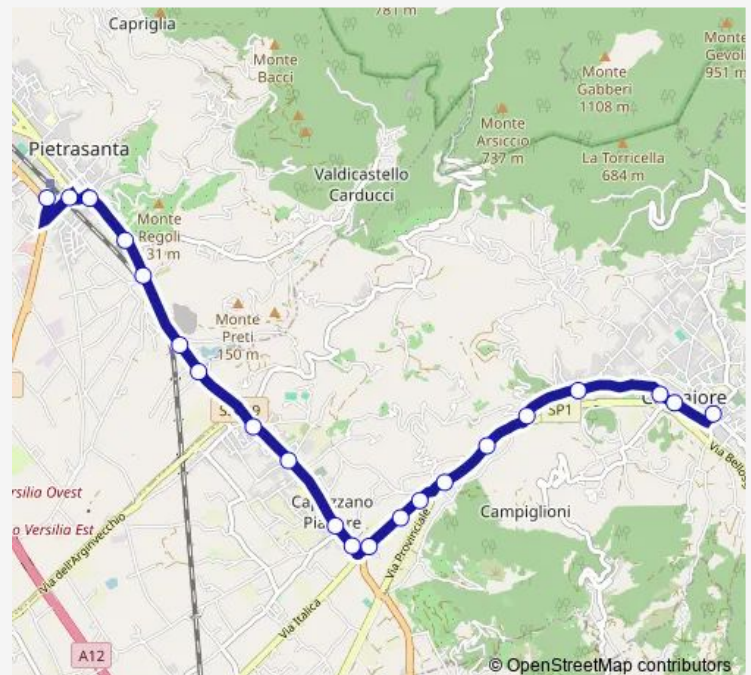

Camaiore Via Oberdan 1

Via Oberdan Ospedale

Camaiore P.Za Romboni 2

Route schedule

Pietrasanta Terminal 2 — Camaiore P.Za Romboni 2

Monday 13:55-14:35

Tuesday 13:55-14:35

Wednesday 13:55-14:35

Thursday 13:55-14:35

Friday 13:55-14:35

Saturday 13:55-14:35

Sunday —

Route info

Direction: Pietrasanta Terminal 2

Stops: 21

Trip Duration: 0 hour 20 min

E43 — Pietrasanta-Capezzano Pianore-Camaiore

BusMaps

Direction

Camaio P.Za Romboni 2 — Pietrasanta Terminal 2

20 stops

[Open route schedule](#)

Camaio P.Za Romboni 2

Camaio Via Oberdan 2