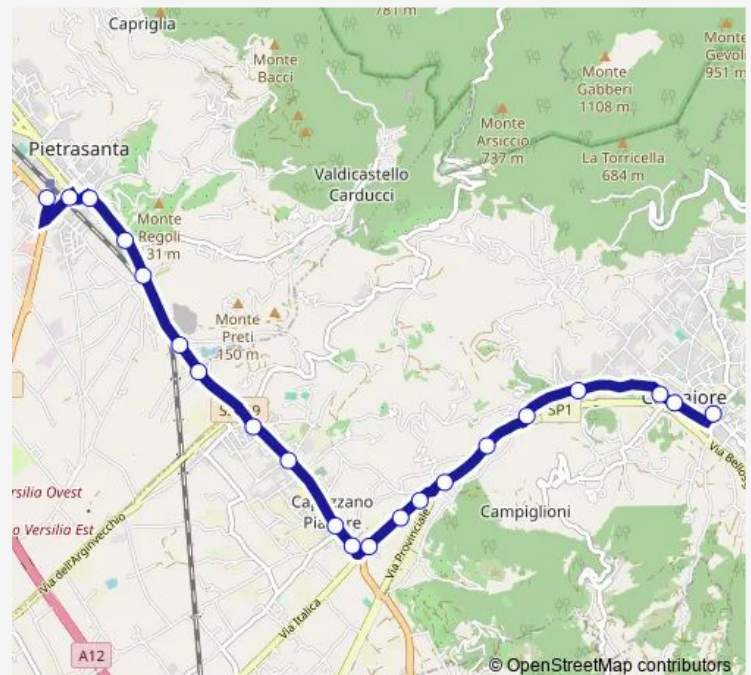

Thursday 13:55-14:35

Friday 13:55-14:35

Saturday 13:55-14:35

Sunday —

Route info

Direction: Pietrasanta Terminal 2

Stops: 21

Trip Duration: 0 hour 20 min

E43 — Pietrasanta-Capezzano Pianore-Camaiore

BusMaps

Direction

Camaioire P.Za Romboni 2 — Pietrasanta Terminal 2

20 stops

[Open route schedule](#)

Camaioire P.Za Romboni 2

Camaioire Via Oberdan 2