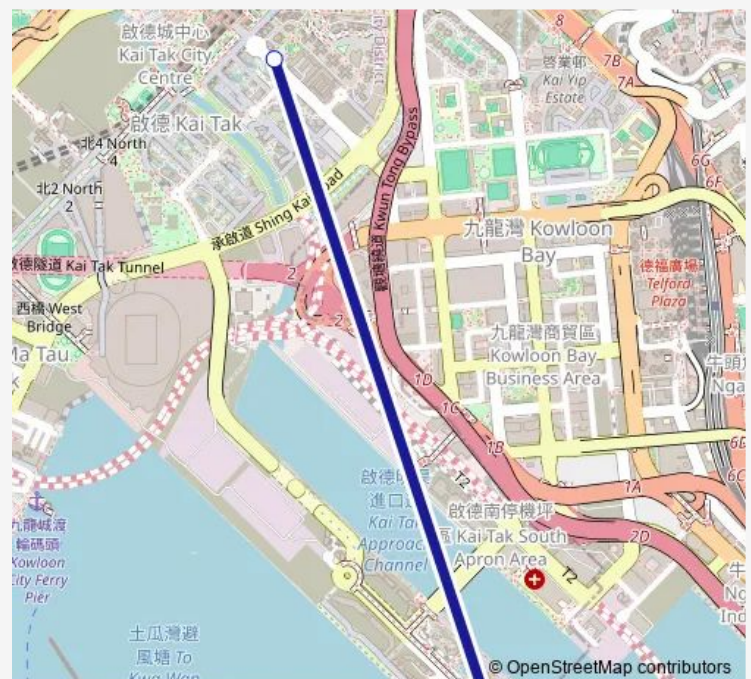

Bus 22x ONE Victoria - KAI TAK Station (Circular)

[Go to website](#)

Direction

[Ctb] ONE Victoria — [Ctb] ONE Victoria

3 stops

[Open route schedule](#)

[Ctb] ONE Victoria

[Ctb] KAI TAK - MTR Exit A, MUK ON Street

[Ctb] ONE Victoria

Route schedule

[Ctb] ONE Victoria — [Ctb] ONE Victoria

Monday	06:10-18:40
Tuesday	06:10-18:40
Wednesday	06:10-18:40
Thursday	06:10-18:40
Friday	06:10-18:40
Saturday	06:10-18:40
Sunday	06:10

Route info

Direction: [Ctb] ONE Victoria

Stops: 3

Trip Duration: 0 hour 8 min

■ 22x — ONE Victoria - KAI TAK Station (Circular)

22x Bus time schedules and route maps are available in an offline PDF at busmaps.com. Use the busmaps.com website to see live bus times, train schedule or subway schedule, and step-by-step directions for all public transit in One Kai Tak