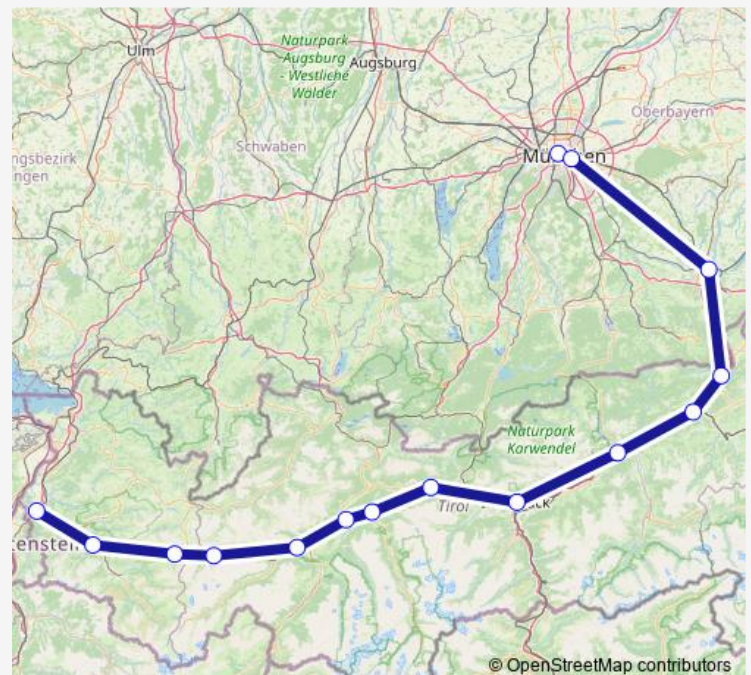

Rosenheim

Kufstein

Wörgl Hbf

Jenbach

Innsbruck Hbf

Telfs-Pfaffenhofen

Ötztal

Imst-Pitztal

Tuesday —

Wednesday —

Thursday —

Friday —

Saturday 14:27

Sunday —

Route info

Direction: München Hbf Gl.5-10

Stops: 15

Trip Duration: 4 hour 52 min

■ RJ 1287

BusMaps

Direction

München Hbf — Feldkirch

15 stops

[Open route schedule](#)

München Hbf

München Ost

Rosenheim

Kufstein

Wörgl Hbf

Jenbach

Innsbruck Hbf

Telfs-Pfaffenhofen