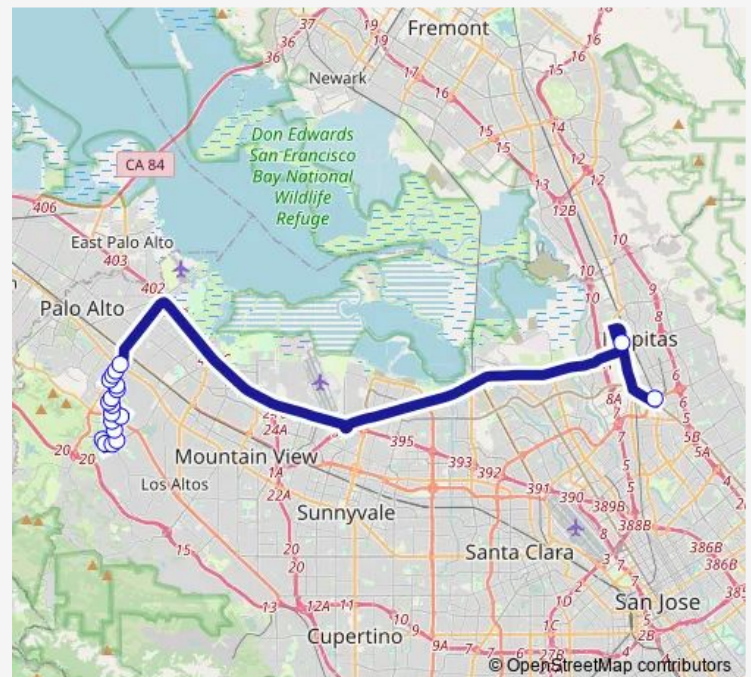

Hanover & Curve (3135 Hanover)

Page Mill & Hanover

Page Mill & Hansen

Page Mill & Ramos

Page Mill & El Camino

Main & Calaveras

Milpitas Bart (Bay 4)

Route schedule

Deer Creek & Mid Deer Creek — Milpitas Bart (Bay 4)

Monday 16:02-16:31

Tuesday 16:02-16:31

Wednesday 16:02-16:31

Thursday 16:02-16:31

Friday 16:02-16:31

Saturday —

Sunday —

Route info

Direction: Deer Creek & Mid Deer Creek

Stops: 19

Trip Duration: 1 hour 10 min

Direction

Milpitas Bart (Bay 4) — Deer Creek & Mid Arastradero

18 stops

[Open route schedule](#)

Milpitas Bart (Bay 4)

Main & Calaveras

Page Mill & El Camino

Page Mill & Ramos

Hanover & Page Mill

Hanover & Curve (3135 Hanover)

Hanover & Curve (3223 Hanover)

Hanover & Hillview