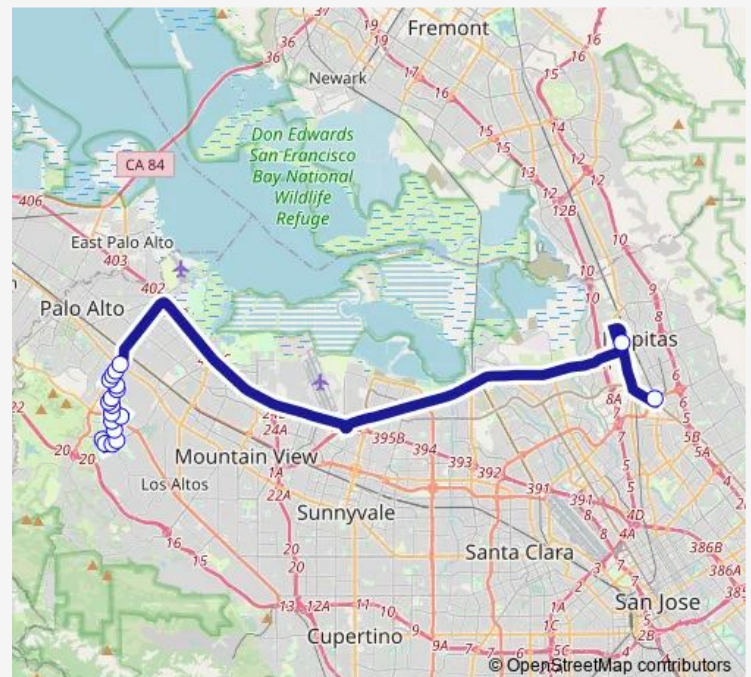

Hanover & Curve

Page Mill & Hanover

Page Mill & Hansen

Page Mill & Ramos

Page Mill & El Camino

Main & Calaveras

Milpitas Bart (Bay 4)

### Route schedule

Deer Creek & Mid Deer Creek — Milpitas Bart (Bay 4)

Monday 16:02-16:31

Tuesday 16:02-16:31

Wednesday 16:02-16:31

Thursday 16:02-16:31

Friday 16:02-16:31

Saturday —

### Route info

Direction: Deer Creek & Mid Deer Creek

Stops: 19

Trip Duration: 1 hour 6 min

Express 104 — Milpitas Bart - Stanford Research Park

**Direction**

Milpitas Bart (Bay 4) — Deer Creek &amp; Mid Arastradero

18 stops

[Open route schedule](#)

Milpitas Bart (Bay 4)

Main &amp; Calaveras

Page Mill &amp; El Camino

Page Mill &amp; Ramos

Hanover &amp; Page Mill

Hanover &amp; Curve