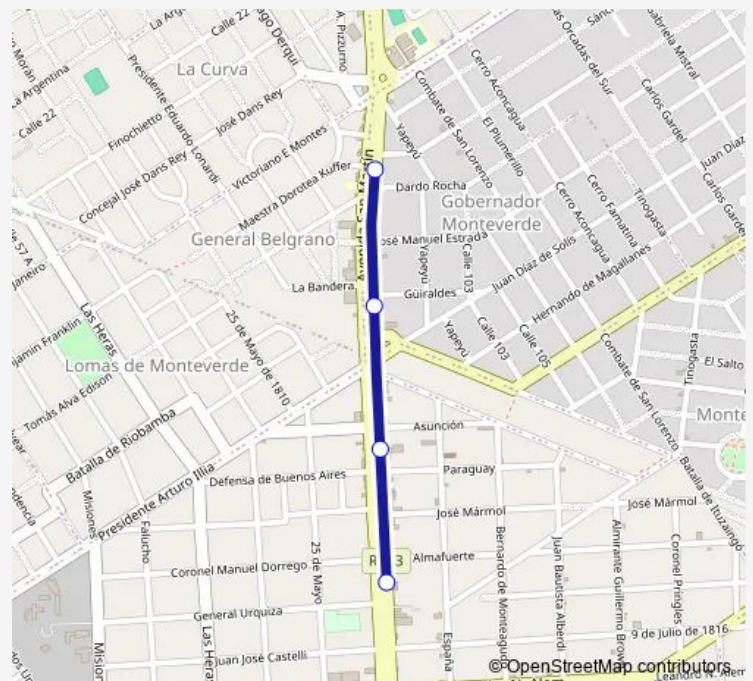

Bus 500HA Jmfvar500

[Go to website](#)

Direction

MTB Florencio Varela- Dardo Rocha — MTB Florencio Varela- Manuel Dorrego

4 stops

[Open route schedule](#)

MTB Florencio Varela- Dardo Rocha

MTB Florencio Varela- EL Fortin

MTB Florencio Varela- Senzabello

MTB Florencio Varela- Manuel Dorrego

Route schedule

MTB Florencio Varela- Dardo Rocha — MTB Florencio Varela- Manuel Dorrego

Monday	05:00-23:40
Tuesday	05:00-23:40
Wednesday	05:00-23:40
Thursday	05:00-23:40
Friday	05:00-23:40
Saturday	05:00-23:40
Sunday	05:00-23:40

Route info

Direction: MTB Florencio Varela- Dardo Rocha

Stops: 4

Trip Duration: 0 hour 55 min

500HA — Jmfvar500

Direction

MTB Florencio Varela- Manuel Dorrega — MTB Florencio Varela- Dardo Rocha

4 stops

Direction: MTB Florencio Varela- Manuel Dorrega

Stops: 4

Trip Duration: 0 hour 55 min

500HA Bus time schedules and route maps are available in an offline PDF at busmaps.com. Use the busmaps.com website to see live bus times, train schedule or subway schedule, and step-by-step directions for all public transit in San Juan Bautista