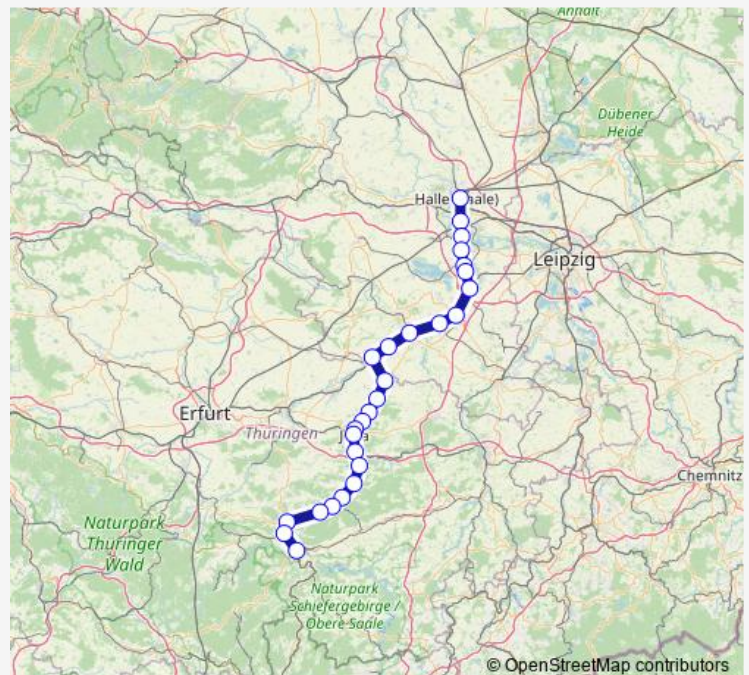

Regional Rail Service Rb25

[Go to website](#)

Direction

Halle(Saale)Hbf — Saalfeld (Saale)

27 stops

[Open route schedule](#)

Halle(Saale)Hbf

Halle-Ammendorf

Bad Kösen

Großheringen

Camburg (Saale)

Dornburg (Saale)

Porstendorf

Jena-Zwätzen

Jena Saalbf

Jena Paradies

Jena-Göschwitz

Rothenstein (Saale)

Kahla (Thüringen)

Route schedule

Halle(Saale)Hbf — Saalfeld (Saale)

Monday	05:08-01:45 ⁺¹
Tuesday	05:08-01:45 ⁺¹
Wednesday	05:08-01:45 ⁺¹
Thursday	05:08-00:57 ⁺¹
Friday	05:08-00:57 ⁺¹
Saturday	05:39-00:57 ⁺¹
Sunday	05:39-00:57 ⁺¹

Route info

Direction: Halle(Saale)Hbf

Stops: 27

Trip Duration: 2 hour 28 min

■ Rb25

BusMaps

Orlamünde

Zeutsch