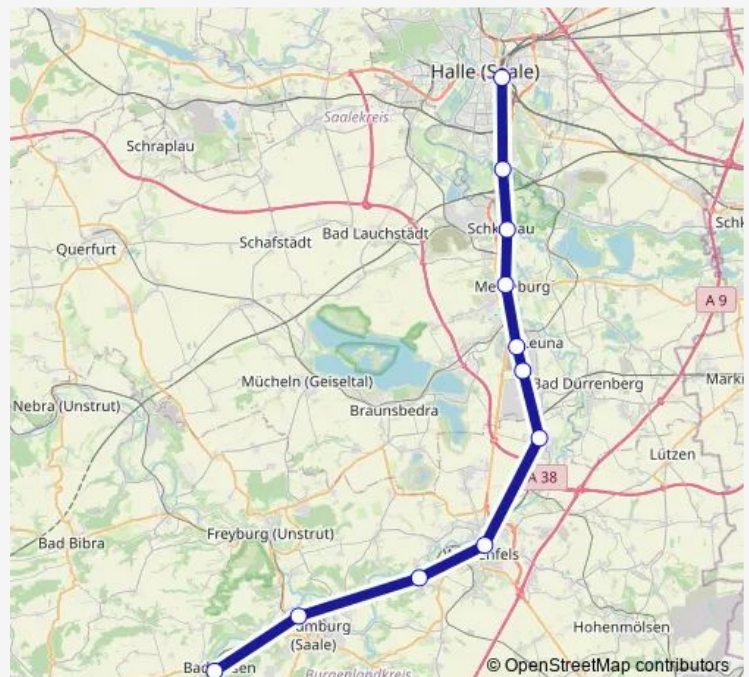

Rail RB25 DPN Rb25

[Go to website](#)

Direction

undefined — undefined

0 stops

[Open route schedule](#)

Route schedule

undefined — undefined

Monday 05:08

Tuesday 05:08

Wednesday 03:29-05:08

Thursday 05:08

Friday 05:08

Saturday —

Sunday —

Route info

Direction:

Stops: 0

Trip Duration: — min

■ RB25 — DPN Rb25

Direction

undefined — undefined

0 stops

[Open route schedule](#)

Thursday 03:46-22:46

Friday 03:46-22:46

Saturday 04:46-22:46

Sunday 04:46-22:46

Route info

Direction: Bad Kösen

Stops: 11

Trip Duration: 0 hour 47 min