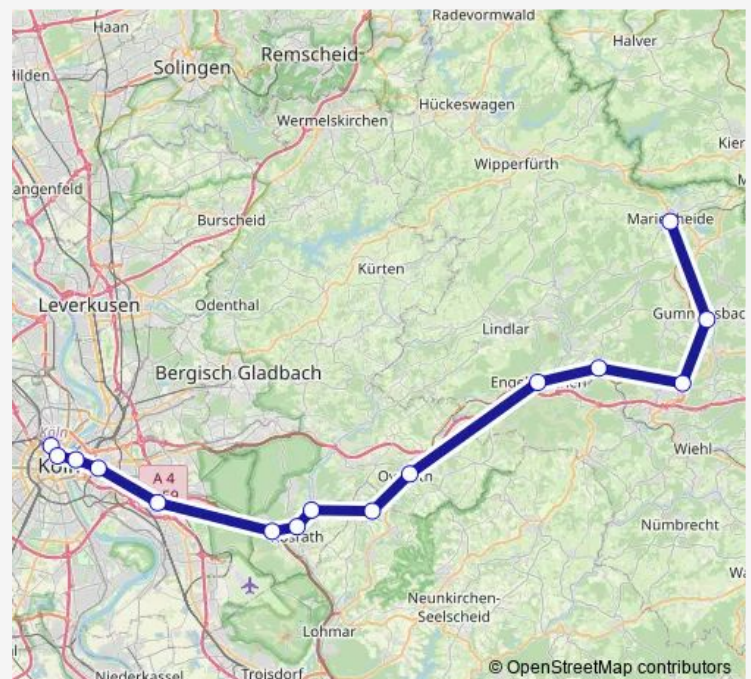

Rail RB25

[Go to website](#)

Direction

Marienheide — Gummersbach-Dieringhausen

3 stops

[Open route schedule](#)

Marienheide

Gummersbach

Gummersbach-Dieringhausen

Route schedule

Marienheide — Gummersbach-Dieringhausen

Monday 23:13

Tuesday 23:13

Wednesday 23:13

Thursday 23:13

Friday —

Saturday —

Sunday 23:13

Route info

Direction: Marienheide

Stops: 3

Trip Duration: 0 hour 14 min

■ RB25

Direction

Köln Hansaring — Marienheide

15 stops

[Open route schedule](#)

Köln Hansaring

Köln Hbf

Köln Messe/Deutz

Köln Trimbornstr

Köln Frankfurter Straße