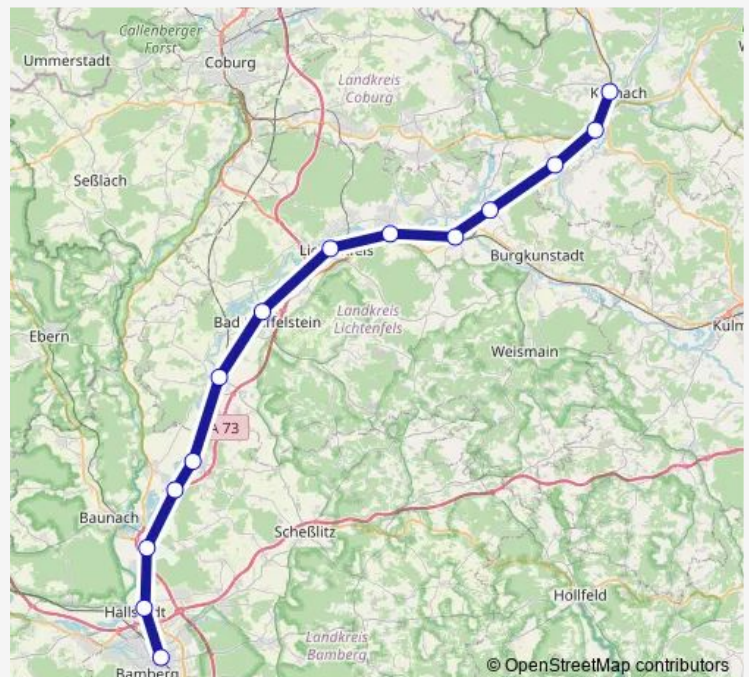

Rail RB25

[Go to website](#)

Direction

Bamberg — Kronach

14 stops

[Open route schedule](#)

Bamberg

Hallstadt (b Bamberg)

Wednesday 15:03-17:04

Thursday 15:03-17:04

Friday 15:03-17:04

Saturday 15:03-17:04

Sunday 15:03-17:04

Route info

Direction: Bamberg

Stops: 14

Trip Duration: 0 hour 49 min

■ RB25

BusMaps

Direction

Kronach — Bamberg

14 stops

[Open route schedule](#)

Kronach