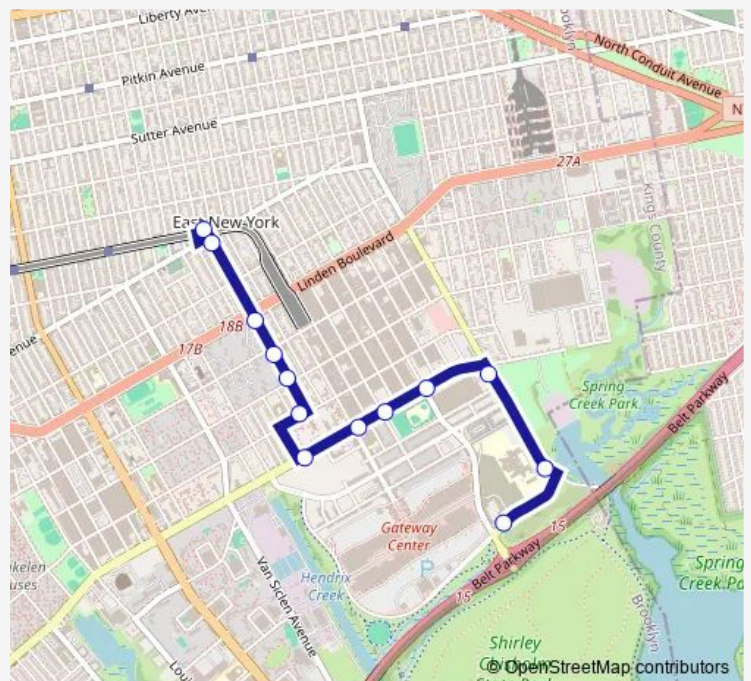

Thursday 05:51-21:21

Friday 05:51-21:21

Saturday 10:21-18:21

Sunday 10:21-18:21

Route info

Direction: Livonia AV/Ashford St

Stops: 13

Trip Duration: 0 hour 19 min

B84 — Spring Creek-New Lots

Direction

Seaview AV/Erskine St — Livonia AV/Ashford St

13 stops

[Open route schedule](#)

Seaview AV/Erskine St

Vandalia AV/Erskine St

Fountain AV/Vandalia Av

Ashford ST/Linden Blvd

Livonia AV/Ashford St

Route schedule

Seaview AV/Erskine St — Livonia AV/Ashford St

Monday 05:30-21:00

Tuesday 05:30-21:00

Wednesday 05:30-21:00

Thursday 05:30-21:00

Friday 05:30-21:00

Saturday 10:00-18:00

Sunday 10:00-18:00

Route info

Direction: Seaview AV/Erskine St

Stops: 13

Trip Duration: 0 hour 9 min

B84 Bus time schedules and route maps are available in an offline PDF at busmaps.com. Use the busmaps.com website to see live bus times, train schedule or subway schedule, and step-by-step directions for all public transit in Queens