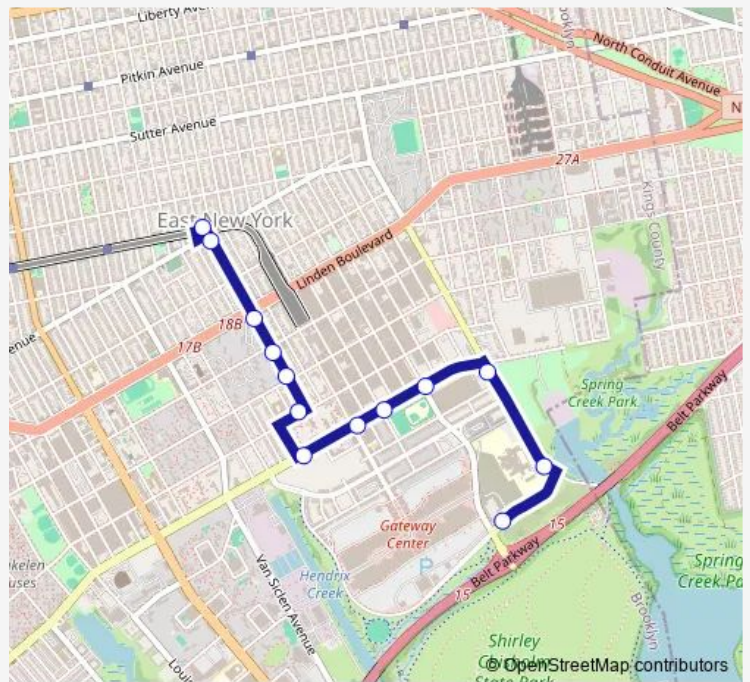

[Go to website](#)

**Direction**  
 Livonia AV/Ashford St — Seaview AV/Erskine St  
 13 stops  
[Open route schedule](#)

- Livonia AV/Ashford St
- Ashford ST/NEW Lots Av
- Ashford ST/Linden Blvd
- Ashford ST/Stanley Av
- Ashford ST/Wortman Av
- Cozine AV/Ashford St
- Flatlands AV/Jerome St
- Flatlands AV/Elton St
- Flatlands AV/Essex St
- Flatlands AV/Atkins Av
- Fountain AV/Flatlands Av
- Fountain AV/Brooklyn Developmental Center
- Seaview AV/Erskine St

Route schedule  
 Livonia AV/Ashford St — Seaview AV/Erskine St

Monday	05:51-21:21
Tuesday	05:51-21:21
Wednesday	05:51-21:21
Thursday	05:51-21:21
Friday	05:51-21:21
Saturday	10:21-18:21
Sunday	10:21-18:21

Route info  
 Direction: Livonia AV/Ashford St  
 Stops: 13  
 Trip Duration: 0 hour 10 min

■ B84 — Spring Creek-New Lots **BusMaps**

**Direction**

Seaview AV/Erskine St — Livonia AV/Ashford St

13 stops

[Open route schedule](#)

## Route schedule

Seaview AV/Erskine St — Livonia AV/Ashford St

Monday 05:30-21:00

Tuesday 05:30-21:00

Wednesday 05:30-21:00

Thursday 05:30-21:00

Friday 05:30-21:00

Saturday 10:00-18:00