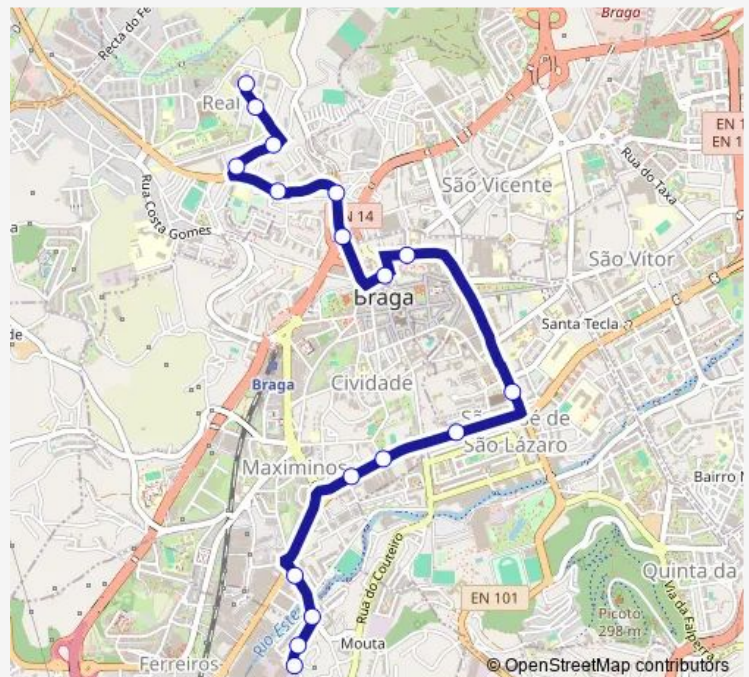

Friday 07:25

Saturday —

Sunday —

Route info

Direction: S. Jerónimo

Stops: 12

Trip Duration: 0 hour 15 min

094 — Ponte Pedrinha - Montélios

BusMaps

Direction

S. Jerónimo — Ponte Pedrinha (Magalhães Lima li)

17 stops

[Open route schedule](#)

S. Jerónimo

José da Cunha

António J Lisboa li

Direction: S. Jerónimo

Stops: 17

Trip Duration: 0 hour 30 min

Direction

Ponte Pedrinha (Magalhães Lima li) — S. Jerónimo

22 stops

[Open route schedule](#)

Ponte Pedrinha (Magalhães Lima li)

Tuesday —

Wednesday —

Thursday —

Friday 06:40-20:10

Saturday —

Sunday —

Route info

Direction: Ponte Pedrinha (Magalhães Lima li)