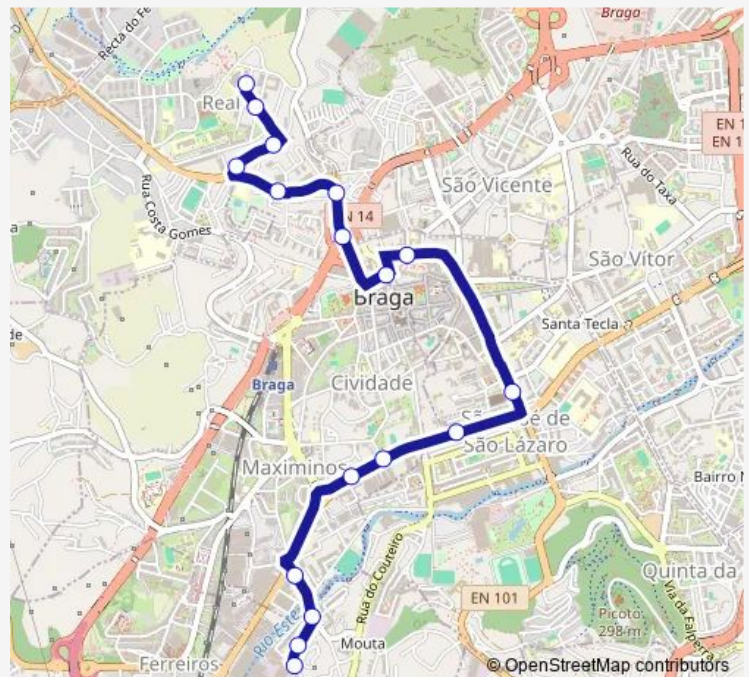

### Route schedule

S. Jerónimo — Ponte Pedrinha (Magalhães Lima li)

Monday —

Tuesday —

Wednesday —

Thursday —

Friday 06:40-20:40

Saturday —

### Route info

Direction: S. Jerónimo

Stops: 17

Trip Duration: 0 hour 30 min

094 — Ponte Pedrinha - Montélios

BusMaps

## Route info

Direction: Ponte Pedrinha (Magalhães Lima li)

Stops: 22

Trip Duration: 0 hour 30 min

**Direction**

S. Jerónimo — Beato M Carvalho (Restauração)

12 stops

[Open route schedule](#)

Saturday

—

Sunday

—

**Route info**

Direction: S. Jerónimo

Stops: 12

Trip Duration: 0 hour 15 min