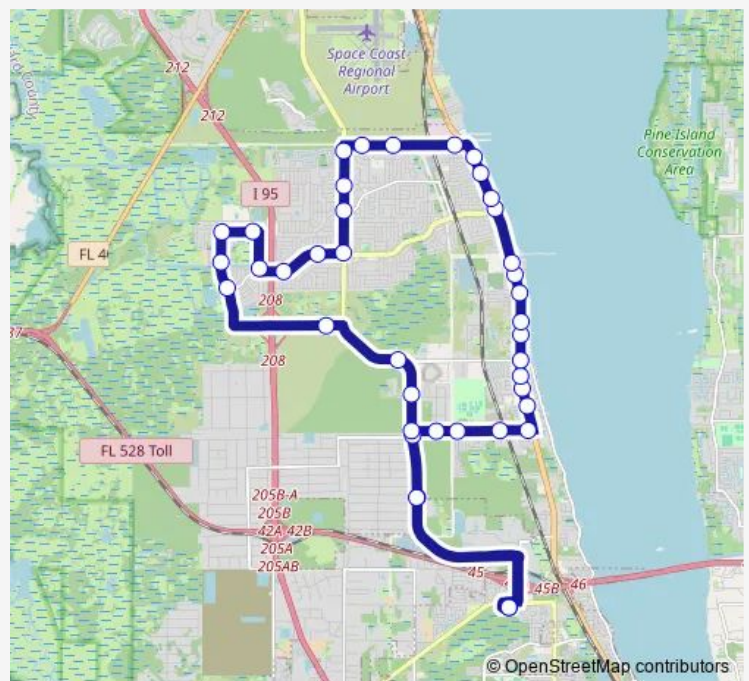

[Go to website](#)

Direction
 Cocoa Commons Shopping Center @ Publix — Cocoa Commons Shopping Center @ Publix

40 stops

[Open route schedule](#)

- Cocoa Commons Shopping Center @ Publix
- Grissom Pkwy @ Brevard Christian Church Cocoa
- Grissiom Pwky & Canaveral Groves Blvd SE Corner
- Canaveral Groves Blvd & Hess AVE SE Corner
- Canaveral Groves Blvd & Sharpes Lake DR SW Corner
- Canaveral Groves Blvd & Brown CT SE Corner
- Canaveral Groves Blvd & Godke WAY SE Corner
- N Cocoa Blvd/ Sandollar Ln (SE Corner)
- N Cocoa Blvd/ Belmont Ave (SE Corner)
- N Cocoa Blvd/ Melalueca Rd Eastside
- N Cocoa Blvd/ Camp Rd (SE Corner)
- N Cocoa Blvd/ Sea Grass Ln SE Corner
- N Cocoa Blvd @ Riverside Apts
- N Cocoa Blvd / Broadway Blvd (NE Corner)
- N Cocoa Blvd Across Space Coast Flea Market
- N Cocoa Blvd/ Cottrell Ave (SE Corner)
- N Cocoa Blvd/ Fay Blvd NE Corner
- N Cocoa Blvd @ Boardwalk Condos
- N Cocoa Blvd/ Elkcam Blvd NE Corner
- N Cocoa Blvd/ Palm St NE Corner
- Kings HWY & Fecco ST NE Corner

Route schedule

Cocoa Commons Shopping Center @ Publix — Cocoa Commons Shopping Center @ Publix

Monday	07:07-19:07
Tuesday	07:07-19:07
Wednesday	07:07-19:07
Thursday	07:07-19:07
Friday	07:07-19:07
Saturday	08:07-17:07
Sunday	—

Route info

Direction: Cocoa Commons Shopping Center @ Publix

Stops: 40

Trip Duration: 0 hour 57 min

11_A — 11 Port ST John

Kings HWY & Batavia AVE NE Corner

Kings HWY & Camio AVE NE Corner

Grissom Pwky & Cinnamon Fern Blvd SW Corner

Corsica Blvd & Addie AVE NW Corner

Corsica Blvd & Golfview AVE NE Corner

Golfview AVE & Flora Vista PL SW Corner

Golfview AVE & FAY Blvd NW Corner

Port Saint John Pwky @ Parrish Medical Building

Grissom Pwky & Camp RD NW Corner