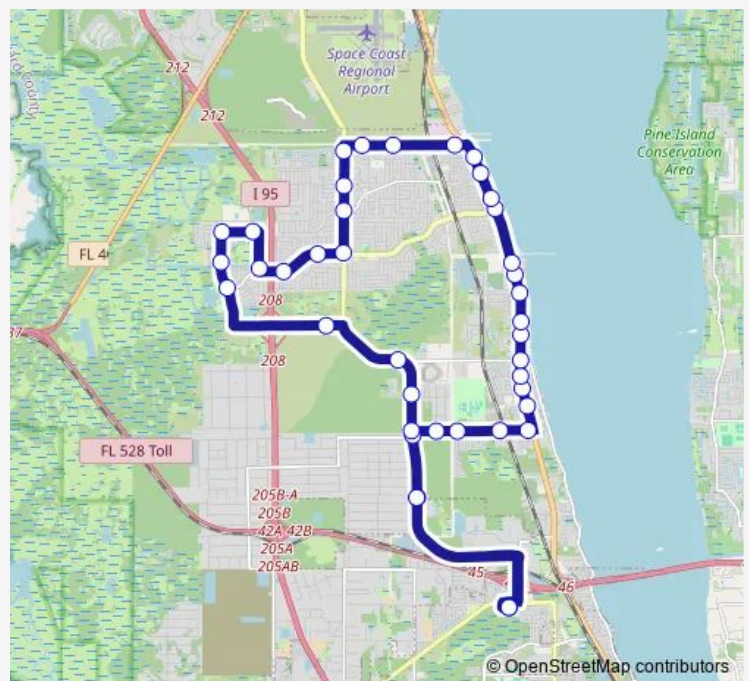

[Go to website](#)

Direction
 Cocoa Commons Shopping Center @ Publix — Cocoa Commons Shopping Center @ Publix

40 stops

[Open route schedule](#)

- Cocoa Commons Shopping Center @ Publix
- Grissom Pkwy @ Brevard Christian Church Cocoa
- Grissiom Pwky & Canaveral Groves Blvd SE Corner
- Canaveral Groves Blvd & Hess AVE SE Corner
- Canaveral Groves Blvd & Sharpes Lake DR SW Corner
- Canaveral Groves Blvd & Brown CT SE Corner
- Canaveral Groves Blvd & Godke WAY SE Corner
- N Cocoa Blvd/ Sandollar Ln (SE Corner)
- N Cocoa Blvd/ Belmont Ave (SE Corner)
- N Cocoa Blvd/ Melalueca Rd Eastside
- N Cocoa Blvd/ Camp Rd (SE Corner)
- N Cocoa Blvd/ Sea Grass Ln SE Corner
- N Cocoa Blvd @ Riverside Apts
- N Cocoa Blvd / Broadway Blvd (NE Corner)
- N Cocoa Blvd Across Space Coast Flea Market
- N Cocoa Blvd/ Cottrell Ave (SE Corner)
- N Cocoa Blvd/ Fay Blvd NE Corner
- N Cocoa Blvd @ Boardwalk Condos
- N Cocoa Blvd/ Elkcam Blvd NE Corner
- N Cocoa Blvd/ Palm St NE Corner
- Kings HWY & Fecco ST NE Corner

Route schedule

Cocoa Commons Shopping Center @ Publix — Cocoa Commons Shopping Center @ Publix

Monday	07:07-19:07
Tuesday	07:07-19:07
Wednesday	07:07-19:07
Thursday	07:07-19:07
Friday	07:07-19:07
Saturday	08:07-17:07
Sunday	—

Route info

Direction: Cocoa Commons Shopping Center @ Publix

Stops: 40

Trip Duration: 0 hour 57 min

11_A — 11 Port ST John

Kings HWY & Batavia AVE NE Corner

Kings HWY & Camio AVE NE Corner

Grissom Pwky & Cinnamon Fern Blvd SW Corner

Corsica Blvd & Addie AVE NW Corner

Corsica Blvd & Golfview AVE NE Corner

Golfview AVE & Flora Vista PL SW Corner

Golfview AVE & FAY Blvd NW Corner

Port Saint John Pwky @ Parrish Medical Building

Grissom Pwky & Camp RD NW Corner