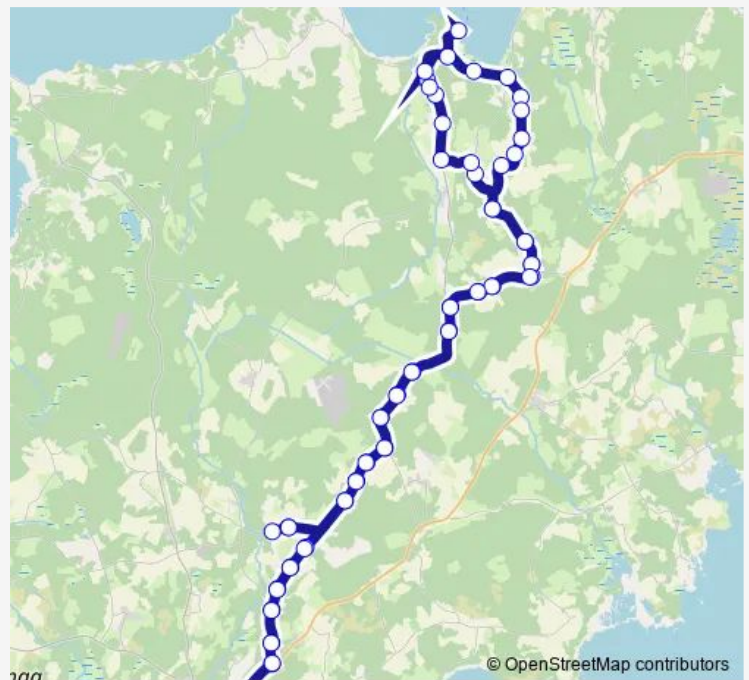

Saturday 17:45

Sunday 17:45

Route info

Direction: Kuressaare

Stops: 67

Trip Duration: 1 hour 55 min

4208 — Kuressaare-Pärsama-Angla-Leisi-Roobaka-Kuress

BusMaps