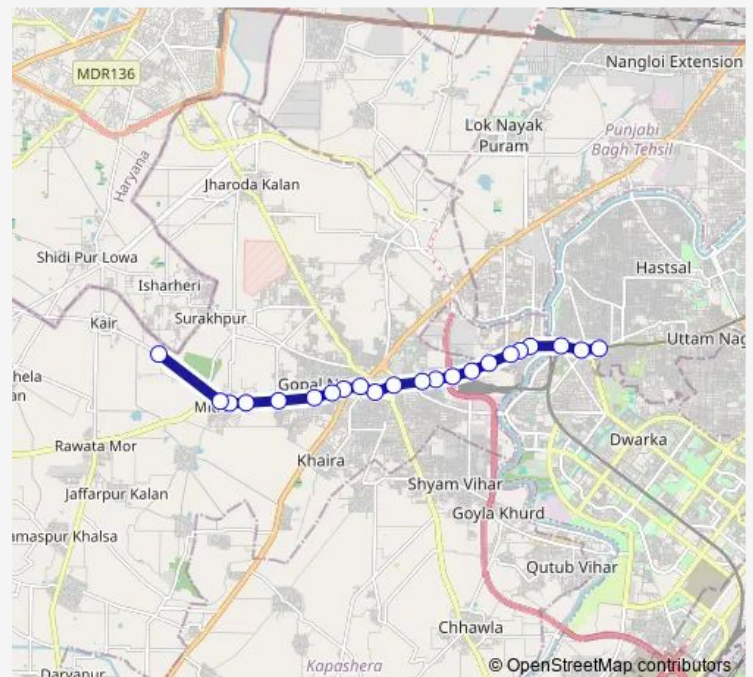

### Route schedule

Sewak Park Dwarka More Metro Station — Kair Depot

Monday 07:26-21:25

Tuesday 07:26-21:25

Wednesday 07:26-21:25

Thursday 07:26-21:25

Friday 07:26-21:25

Saturday 07:26-21:25

Sunday 07:26-21:25

### Route info

Direction: Sewak Park Dwarka More Metro Station

Stops: 22

Trip Duration: 0 hour 42 min

Bus time schedules and route maps are available in an offline PDF at [busmaps.com](https://busmaps.com). Use the [busmaps.com](https://busmaps.com) website to see live bus times, train schedule or subway schedule, and step-by-step directions for all public transit in New Delhi