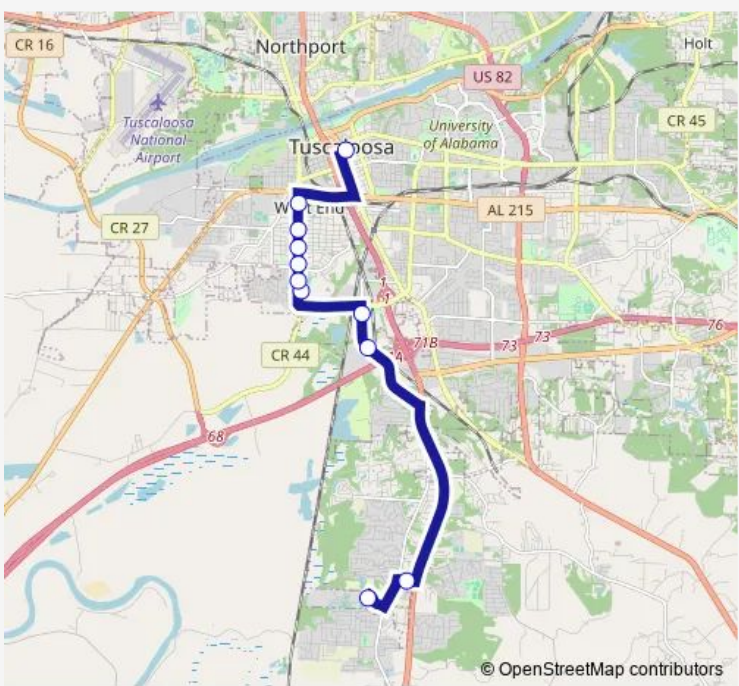

[Go to website](#)

Direction
 Shelton State C.C. (Main Campus) — Terminal
 11 stops
[Open route schedule](#)

- Shelton State C.C. (Main Campus)
- Publix Shelton
- Phifer Wire
- Peco Foods
- Shelton State C.A. Fredd Campus
- Mcdonald Hughes Comunity Center
- Maude Whatley Health Center
- MLK Blvd and 25th Ave Winston Gro.
- MLK Blvd and 21st Ave
- Westlawn Middle School
- Terminal

Route schedule
 Shelton State C.C. (Main Campus) — Terminal

Monday	07:25-16:25
Tuesday	07:25-16:25
Wednesday	07:25-16:25
Thursday	07:25-16:25
Friday	07:25-12:25
Saturday	—
Sunday	—

Route info
 Direction: Shelton State C.C. (Main Campus)
 Stops: 11
 Trip Duration: 0 hour 35 min

Direction

Terminal — Shelton State C.C. (Main Campus)

7 stops

[Open route schedule](#)

Terminal

The Greens/Links Apts

Country Club Apts

Taylorville Corners

Thursday 07:00-16:00

Friday 07:00-16:00

Saturday —

Sunday —

Route info

Direction: Terminal

Stops: 7

Trip Duration: 0 hour 25 min