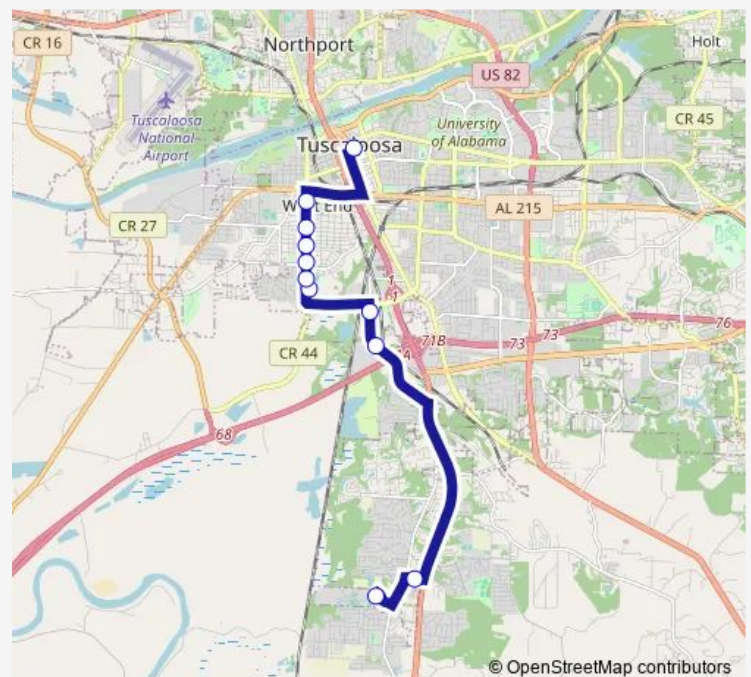

Saturday —

Sunday —

Route info

Direction: Shelton State C.C. (Main Campus)

Stops: 11

Trip Duration: 0 hour 35 min

© OpenStreetMap contributors

Shelton State

BusMaps

Direction

Terminal — Shelton State C.C. (Main Campus)

7 stops

[Open route schedule](#)

Terminal

The Greens/Links Apts

Country Club Apts

Taylorville Corners

Plantation Drive

Bear Crk Shopping Center(Rite-Aid)

Shelton State C.C. (Main Campus)

Route schedule

Terminal — Shelton State C.C. (Main Campus)

Monday 07:00-16:00

Tuesday 07:00-16:00

Wednesday 07:00-16:00

Thursday 07:00-16:00

Friday 07:00-16:00

Saturday —

Sunday —

Route info

Direction: Terminal

Stops: 7