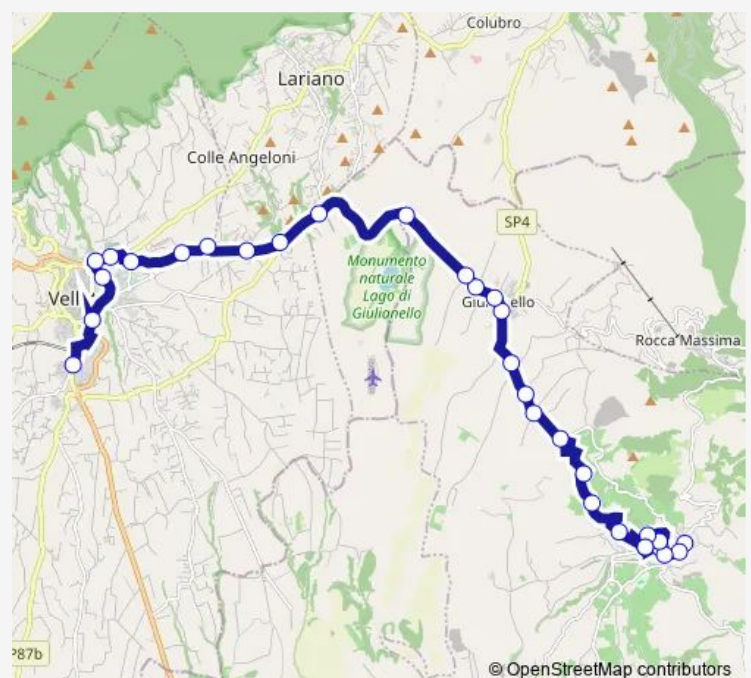

### Route schedule

Cori | Piazza Signina # f2856 — Velletri | Polo Didattico | Liceo Landi # f13375

Monday 06:55

Tuesday 06:55

Wednesday 06:55

Thursday 06:55

Friday 06:55

Saturday 07:05

### Route info

Direction: Cori | Piazza Signina # f2856

Stops: 30

Trip Duration: 0 hour 54 min

Cori - Velletri # VI926d

Lariano | Via Cori Via Via Centogocce # f13765

Velletri | Via Cori Via Ricci # f13829

Velletri | Via Cori, 54 # f13763