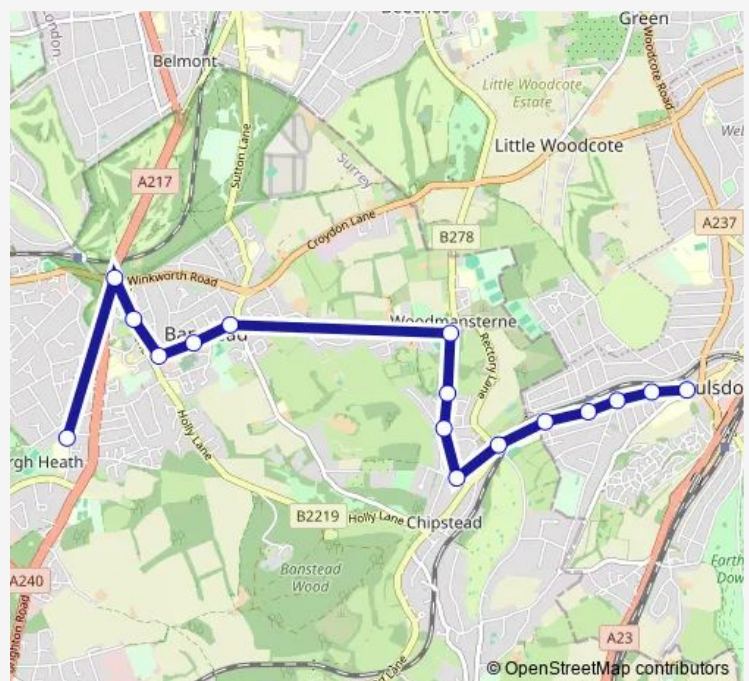

Glenfield Road

The Woolpack

Post Office

The Readens

Manor Way

Pine Walk

Rectory Lane

Chipstead Valley School

### Route schedule

The Beacon School — Portnalls Road

Monday	15:17
Tuesday	15:17
Wednesday	15:17
Thursday	15:17
Friday	15:17
Saturday	—
Sunday	—

### Route info

Direction: The Beacon School

Stops: 16

Trip Duration: 0 hour 22 min

## Direction

Portnalls Road — The Beacon School

17 stops

[Open route schedule](#)

Portnalls Road

Coniston Road

Rickman Hill /Chipstead Valley

Woodmansterne Station