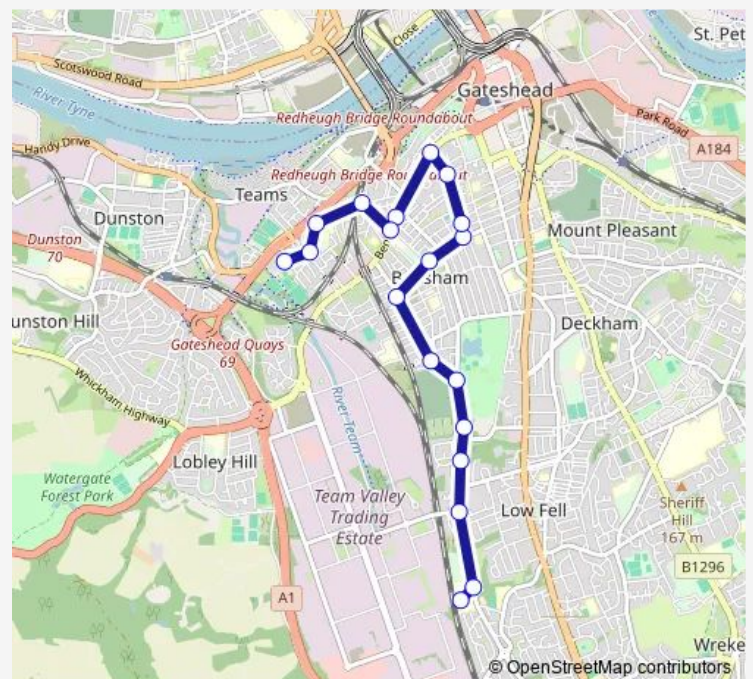

Bensham Road - Coatsworth Road

Bensham Court

Bensham Road-Brighton Road

Derwentwater Road-South Hill Road

Derwentwater Road-Teams Club

Victoria Road

Bolam Street-Turning Circle

Route schedule

Route info

Direction: Grace College

Stops: 19

Trip Duration: 0 hour 15 min

866 Bus time schedules and route maps are available in an offline PDF at busmaps.com. Use the busmaps.com website to see live bus times, train schedule or subway schedule, and step-by-step directions for all public transit in Gateshead