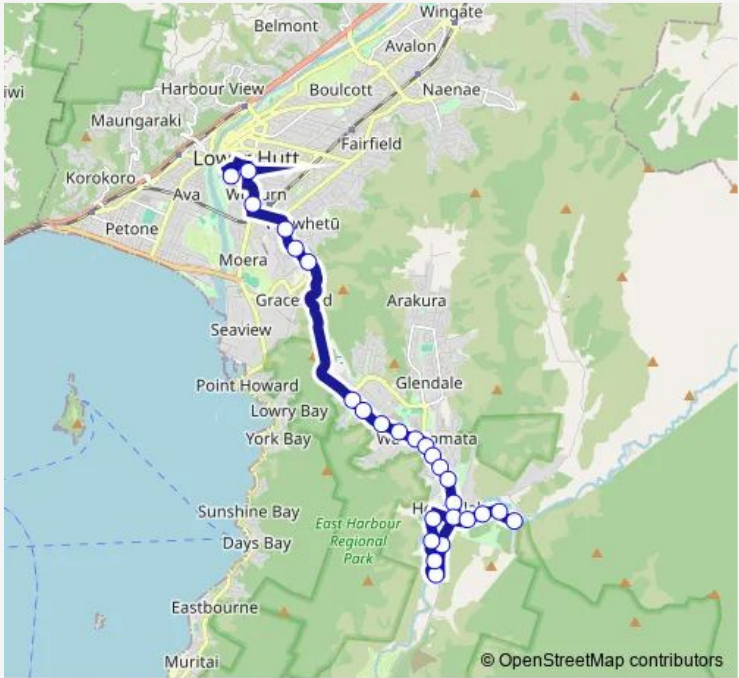

[Open route schedule](#)

- Hutt Valley High School (school stop)
- Sacred Heart College - Laings Road (school stop)
- Ludlam Crescent at Wai-iti Crescent (near 28)
- Wainui Road at Our Lady Of The Rosary (near 11)
- Waiwhetu - Wainui Road (near 61)
- Wainuiomata Road at Gracefield Road
- Wainuiomata Road at Parkway (near 156)
- Wainuiomata Road at Rimu Street
- Wainuiomata Road at Davis Grove (near 76)
- Wainuiomata Road at The Strand
- Wainuiomata Shopping Centre at Library
- Main Road at Fitzherbert Road
- Main Road at Arthur Street
- Main Road at Hyde Street
- Main Road at Stanley Street (near 93)
- Wainuiomata Village - Main Road (near 143)
- Wainuiomata - Main Road (near 163)
- Coast Road (near 53)
- Parenga Street at Ngaturi Grove
- Wood Street at Parenga Street

Route schedule
 Hutt Valley High School (school stop) — Wainuiomata South - Hine Road

Monday	15:20
Tuesday	15:20
Wednesday	15:20
Thursday	15:20
Friday	15:20
Saturday	—
Sunday	—

Route info

Direction: Hutt Valley High School (school stop)

Stops: 26

Trip Duration: 0 hour 35 min

866 — Wainuiomata South - Hutt Valley High School, Sacred Heart & St Bernard's Colleges **BusMaps**

Wood Street (near 56)

Wood Street at Faulke Avenue

Hine Road at Homedale Road (near 21)

Hine Road (near 49)

Hine Road (near 97)

Wainuiomata South - Hine Road

Direction

Wainuiomata South - Hine Road — Waterloo Road at St Bernard's College

29 stops

[Open route schedule](#)

Wainuiomata South - Hine Road