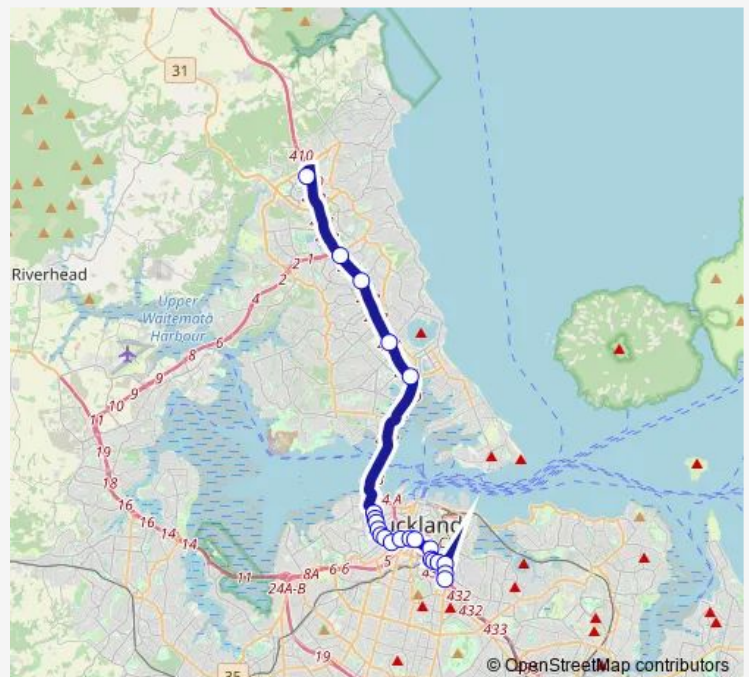

Thursday 05:30-20:00

Friday 05:30-20:00

Saturday —

Sunday —

Route info

Direction: Stop B Albany Bus Station

Stops: 22

Trip Duration: 0 hour 44 min

866

BusMaps

Direction

Mahuru Street — Stop D Albany Bus Station

23 stops

[Open route schedule](#)

Mahuru Street

St Marks Road

Clovernook Road

Stop A Westfield Newmarket

Khyber Pass Road

Melrose Street

Grafton Station

Park Road/Auckland City Hospital

Symonds Street Cemetery

Pitt Street

Tuesday 06:28-20:58

Wednesday 06:28-20:58

Thursday 06:28-20:58

Friday 06:28-20:58

Saturday —

Sunday —

Route info

Direction: Mahuru Street