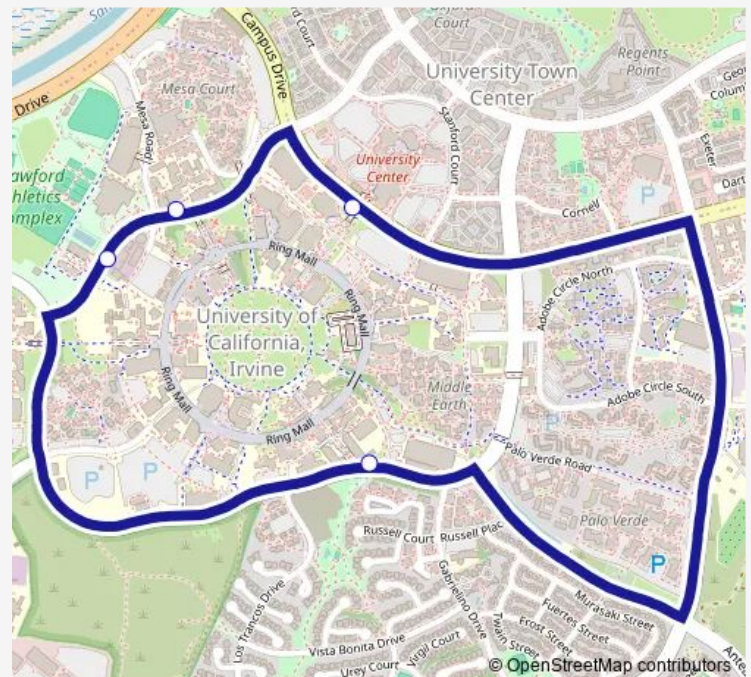

### Direction

University Center, South — Humanities & Fine Arts, North

4 stops

[Open route schedule](#)

University Center, South

Engineering

Bren Events Center - Crawford Hall

Humanities & Fine Arts, North

### Route schedule

University Center, South — Humanities & Fine Arts, North

Monday 07:00

Tuesday 07:00

Wednesday 07:00

Thursday 07:00

Friday 07:00

Saturday —

### Route info

Direction: University Center, South

Stops: 4

Trip Duration: 1 hour 0 min

EM — Emergency Management

EM Bus time schedules and route maps are available in an offline PDF at [busmaps.com](https://busmaps.com). Use the [busmaps.com](https://busmaps.com) website to see live bus times, train schedule or subway schedule, and step-by-step directions for all public transit in Santa Ana