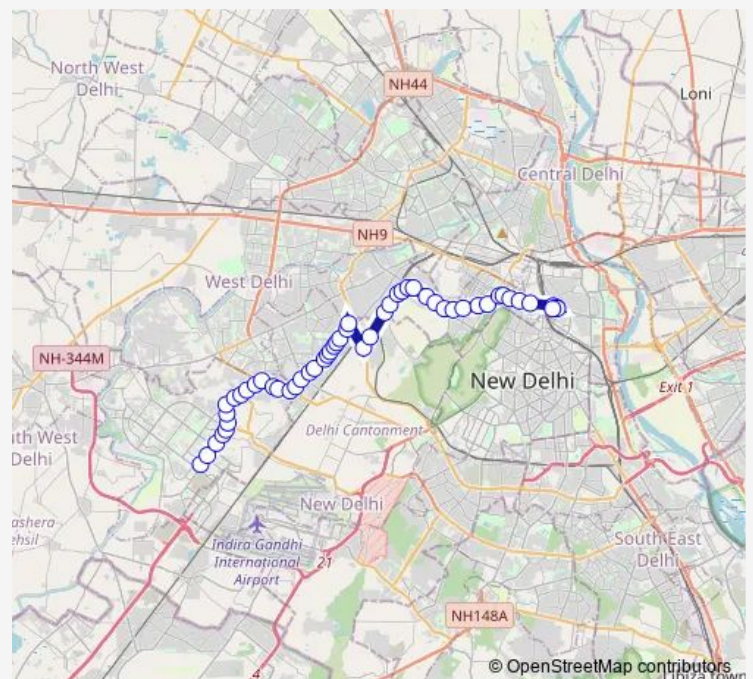

Lajwanti Garden

Maya Enclave

Zunk Market

Gulab House

Route schedule

Nhai Building/ Dwarka Sec-10 Metro Station — New Delhi Railway Station Gate 2

Monday 04:38-07:58

Tuesday 04:38-07:58

Wednesday 04:38-07:58

Thursday 04:38-07:58

Friday 04:38-07:58

Saturday 04:38-07:58

Sunday 04:38-07:58

Route info

Direction: Nhai Building/ Dwarka Sec-10 Metro Station

Stops: 52

Trip Duration: 1 hour 31 min

775adown

BusMaps

Bobby Soap

PS Mayapuri

BE Block Hari Nagar/ESI Dispensary

Metal Forging

Hari Nagar (Mohan Mandir) Mayapuri