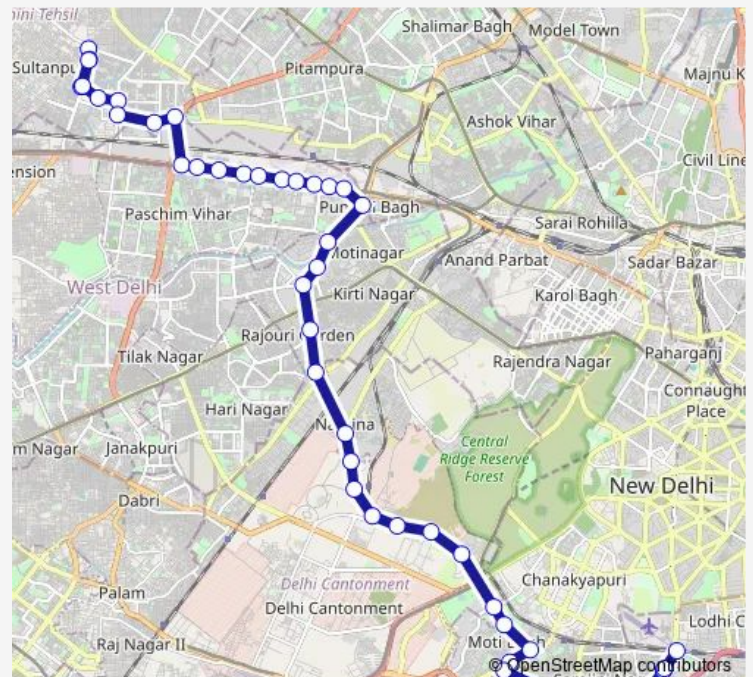

Shivaji Park

Maharaja Agrasen Hospital

Punjabi Bagh East

Route schedule

Sultanpuri Terminal — Safdurjung Terminal

Monday 08:50-20:40

Tuesday 08:50-20:40

Wednesday 08:50-20:40

Thursday 08:50-20:40

Friday 08:50-20:40

Saturday 08:50-20:40

Sunday 08:50-20:40

Route info

Direction: Sultanpuri Terminal

Stops: 44

Trip Duration: 1 hour 53 min