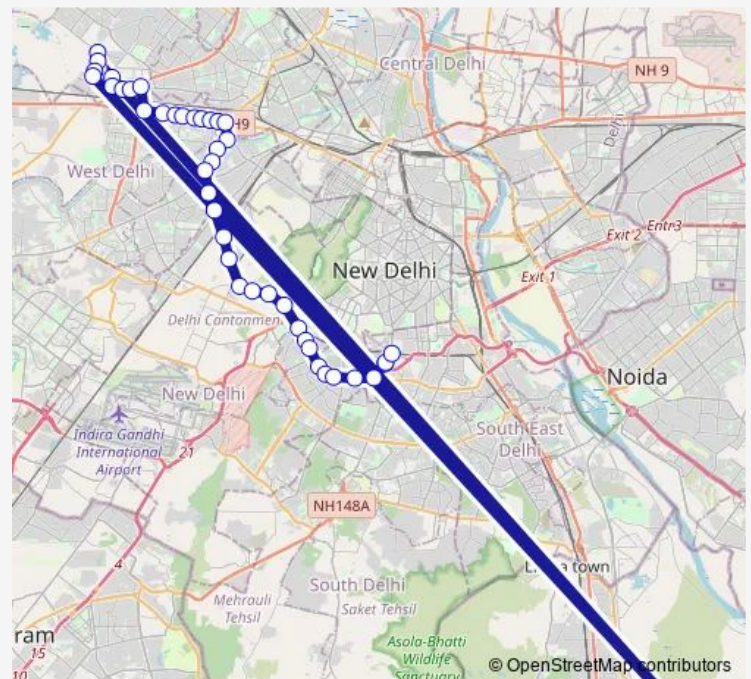

### Route schedule

Sultanpuri Terminal — Safdarjung Terminal

Monday 05:00-19:57

Tuesday 05:00-19:57

Wednesday 05:00-19:57

Thursday 05:00-19:57

Friday 05:00-19:57

Saturday 05:00-19:57

Sunday 05:00-19:57

### Route info

Direction: Sultanpuri Terminal

Stops: 43

Trip Duration: 6 hour 46 min

569down

BusMaps

ESI Hospital

Rajdhani College / Raja Garden