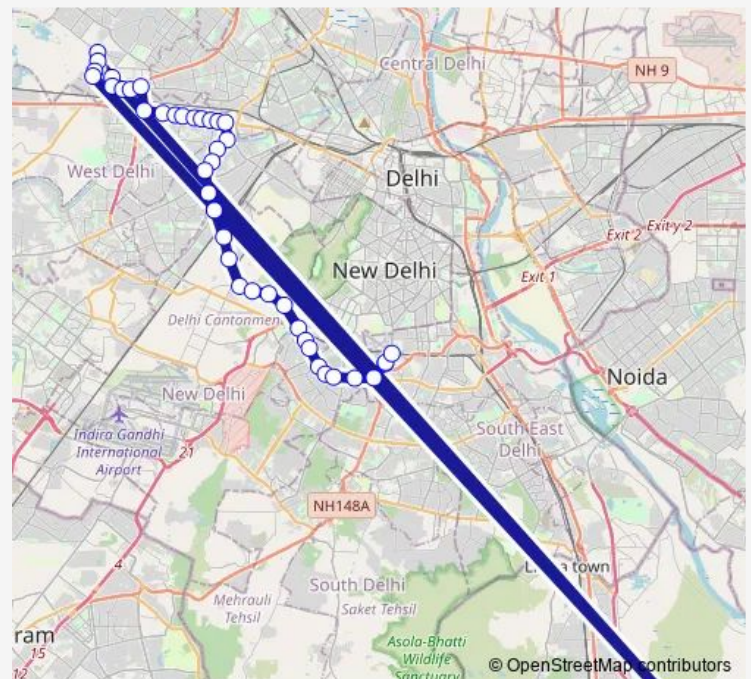

### Route schedule

Sultanpuri Terminal — Safdarjung Terminal

Monday 05:00-19:57

Tuesday 05:00-19:57

Wednesday 05:00-19:57

Thursday 05:00-19:57

Friday 05:00-19:57

Saturday 05:00-19:57

Sunday 05:00-19:57

### Route info

Direction: Sultanpuri Terminal

Stops: 43

Trip Duration: 6 hour 46 min

569down

BusMaps

ESI Hospital

Rajdhani College / Raja Garden