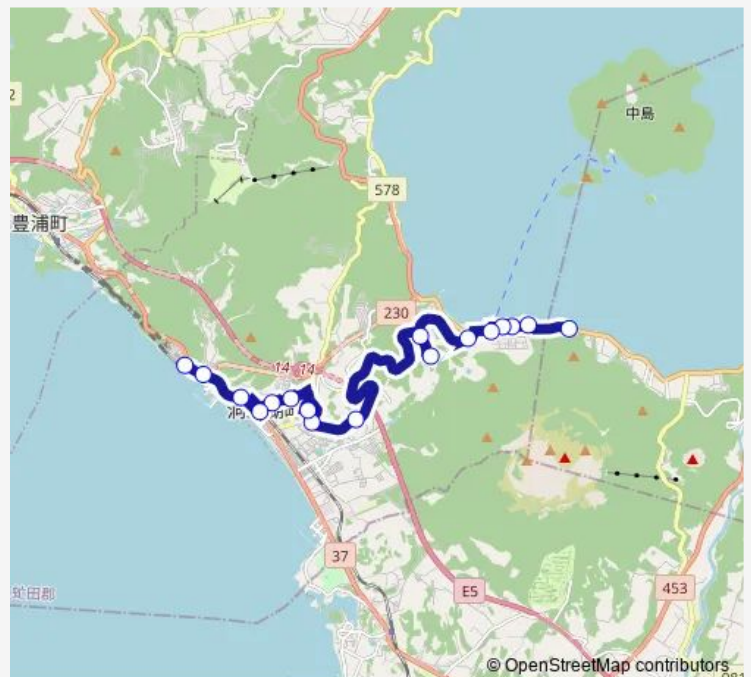

### Route schedule

洞爺湖温泉 — 豊浦しおさい前

Monday 08:05

Tuesday 08:05

Wednesday 08:05

Thursday 08:05

Friday 08:05

Saturday 08:05

### Route info

Direction: 洞爺湖温泉

Stops: 17

Trip Duration: 0 hour 30 min

## Route info

Direction: 東町

Stops: 17

Trip Duration: 0 hour 35 min

## Route info

Direction: 豊浦しおさい前

Stops: 17

Trip Duration: 0 hour 30 min

Bus time schedules and route maps are available in an offline PDF at [busmaps.com](https://busmaps.com). Use the [busmaps.com](https://busmaps.com) website to see live bus times, train schedule or subway schedule, and step-by-step directions for all public transit in Date