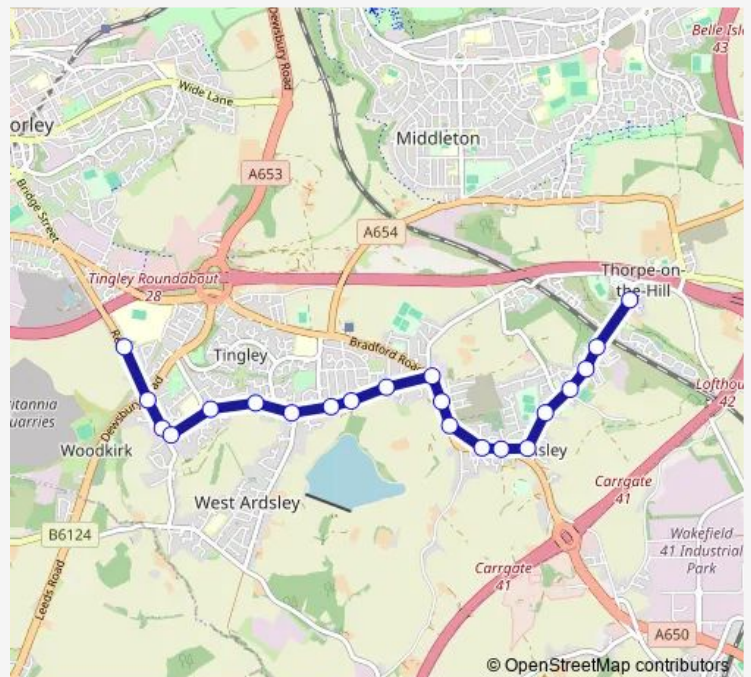

Fall Lane Queen St

Fall Ln Mary Street

Stanhope Road

Route schedule

Woodkirk Academy — Stanhope Road

Monday 15:10

Tuesday 15:10

Wednesday 15:10

Thursday 15:10

Friday 14:10

Saturday —

Sunday —

Route info

Direction: Woodkirk Academy

Stops: 21

Trip Duration: 0 hour 19 min

■ WA1 — East Ardsley - Woodkirk Academy

BusMaps

Direction

Common Lane Casson Ave — Woodkirk Academy

26 stops

[Open route schedule](#)

Common Lane Casson Ave

Common Lane Ardsley Common