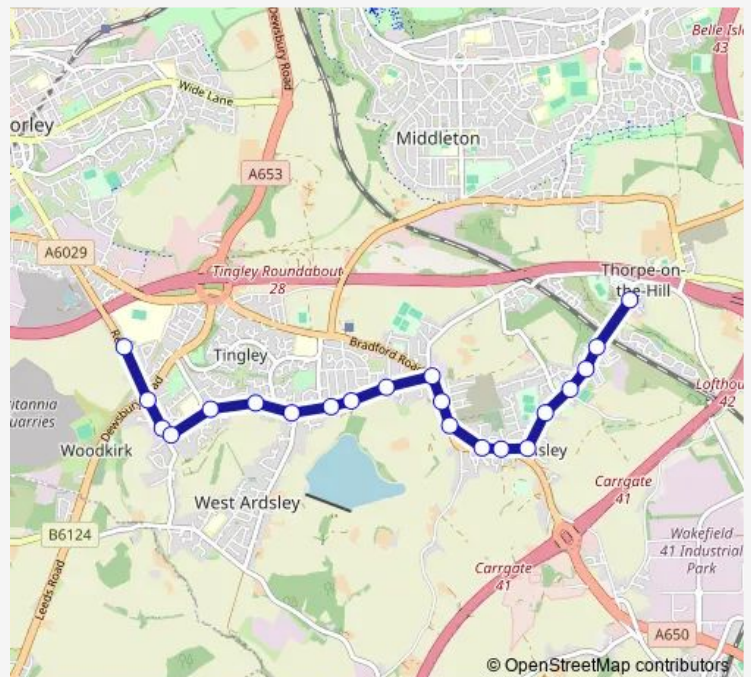

Fall Lane Queen St

Fall Ln Mary Street

Stanhope Road

Route schedule

Woodkirk Academy — Stanhope Road

Monday 15:10

Tuesday 15:10

Wednesday 15:10

Thursday 15:10

Friday 14:10

Saturday —

Sunday —

Route info

Direction: Woodkirk Academy

Stops: 21

Trip Duration: 0 hour 19 min

■ WA1 — East Ardsley - Woodkirk Academy

BusMaps

Direction

Common Lane Casson Ave — Woodkirk Academy

26 stops

[Open route schedule](#)

Common Lane Casson Ave

Common Lane Ardsley Common