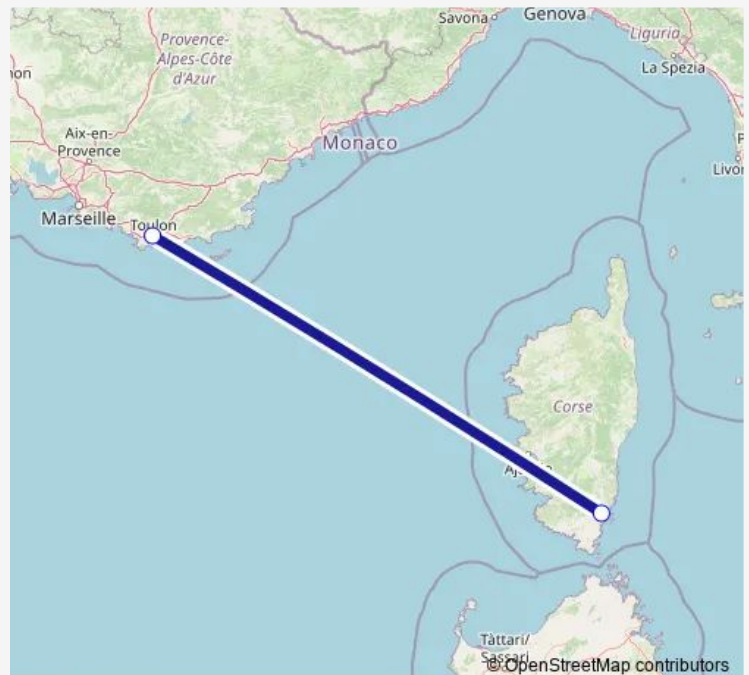

Ferry FrtlIn-Frpvo Tolone - Porto Vecchio

[Go to website](#)**Direction**

Porto di Tolone — Porto di Porto Vecchio

2 stops

[Open route schedule](#)

Porto di Tolone

Porto di Porto Vecchio

Route schedule

Porto di Tolone — Porto di Porto Vecchio

Monday	19:01-19:02
Tuesday	19:00-22:00
Wednesday	—
Thursday	18:30-20:00
Friday	18:30-20:00
Saturday	18:00-23:55
Sunday	19:00-19:01

Route info

Direction: Porto di Tolone

Stops: 2

Trip Duration: 18 hour 30 min

■ FrtlIn-Frpvo — Tolone - Porto Vecchio

FrtIn-Frpvo Ferry time schedules and route maps are available in an offline PDF at busmaps.com. Use the busmaps.com website to see live bus times, train schedule or subway schedule, and step-by-step directions for all public transit in Toulon