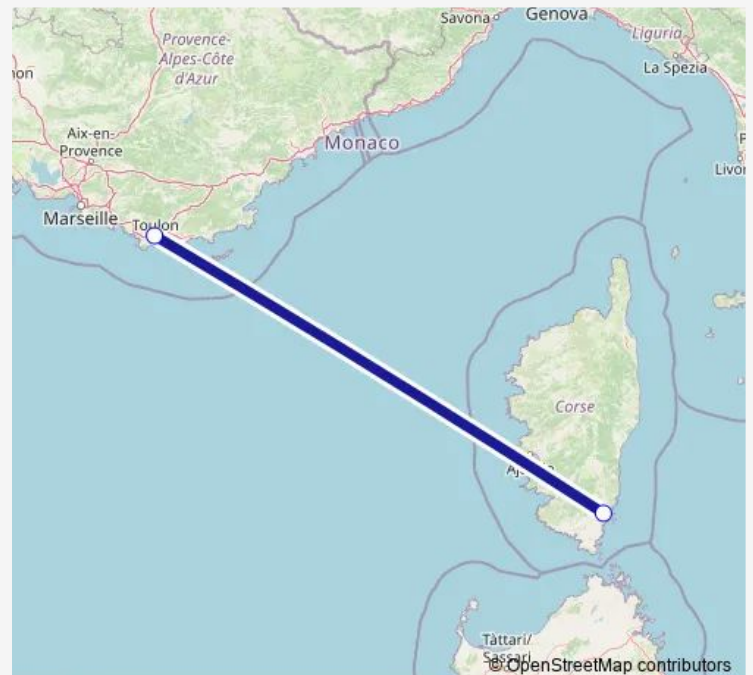

Ferry FRTLN-FRPVO Tolone - Porto Vecchio

[Go to website](#)**Direction**

Porto di Tolone — Porto di Porto Vecchio

2 stops

[Open route schedule](#)

Porto di Tolone

Porto di Porto Vecchio

Route schedule

Porto di Tolone — Porto di Porto Vecchio

Monday	19:01-19:02
Tuesday	19:00-22:00
Wednesday	—
Thursday	18:30-20:00
Friday	18:30-20:00
Saturday	18:00-23:55
Sunday	19:00-19:01

Route info

Direction: Porto di Tolone

Stops: 2

Trip Duration: 17 hour 0 min

■ FRTLN-FRPVO — Tolone - Porto Vecchio

BusMaps

FRTLN-FRPVO Ferry time schedules and route maps are available in an offline PDF at busmaps.com. Use the busmaps.com website to see live bus times, train schedule or subway schedule, and step-by-step directions for all public transit in Toulon