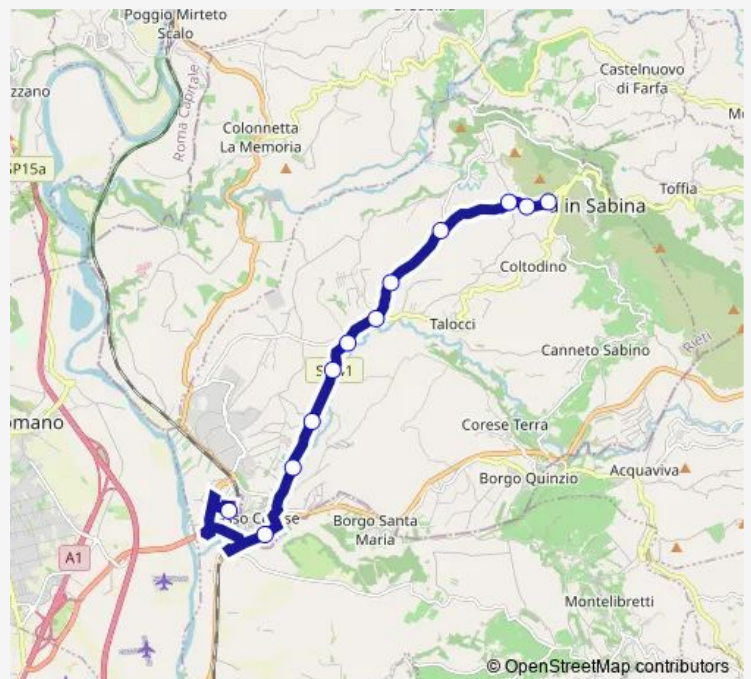

Direction

Montelibretti | Stazione FS # f9958 — Fara Sabina | Fontanile # f9993

12 stops

[Open route schedule](#)

- Montelibretti | Stazione FS # f9958
- Fara Sabina | Via Salaria (Passo Corese) # f1034
- Fara Sabina | Via Farnese Via Falcone # f9964
- Fara Sabina | Via Farnese Via Pasquino # f9965
- Fara Sabina | Via Farense Via Colle Bernabei # f9966
- Fara Sabina | via Farense # f9234
- Fara Sabina | Stallone # f9951
- Fara Sabina | Strada Inglesi, 108 # f10020
- Fara Sabina | Strada Inglesi Via Scarcialupo # f10022
- Fara Sabina | Scarcialupo # f9990
- Fara Sabina | Prime Case # f9992
- Fara Sabina | Fontanile # f9993

Route schedule

Montelibretti | Stazione FS # f9958 — Fara Sabina | Fontanile # f9993

Monday	15:35
Tuesday	15:35
Wednesday	15:35
Thursday	15:35
Friday	15:35
Saturday	—
Sunday	—

Route info

Direction: Montelibretti | Stazione FS # f9958

Stops: 12

Trip Duration: 0 hour 25 min

Passo Corese - Primecase # Pg918d

Bus time schedules and route maps are available in an offline PDF at busmaps.com. Use the busmaps.com website to see live bus times, train schedule or subway schedule, and step-by-step directions for all public transit in Fara in Sabina

The schedule is provided in the local timezone. Times with "(+1)" indicate departures on the next day.

PDF file created on 2025-02-26

2024 BusMaps.com - All Rights Reserved