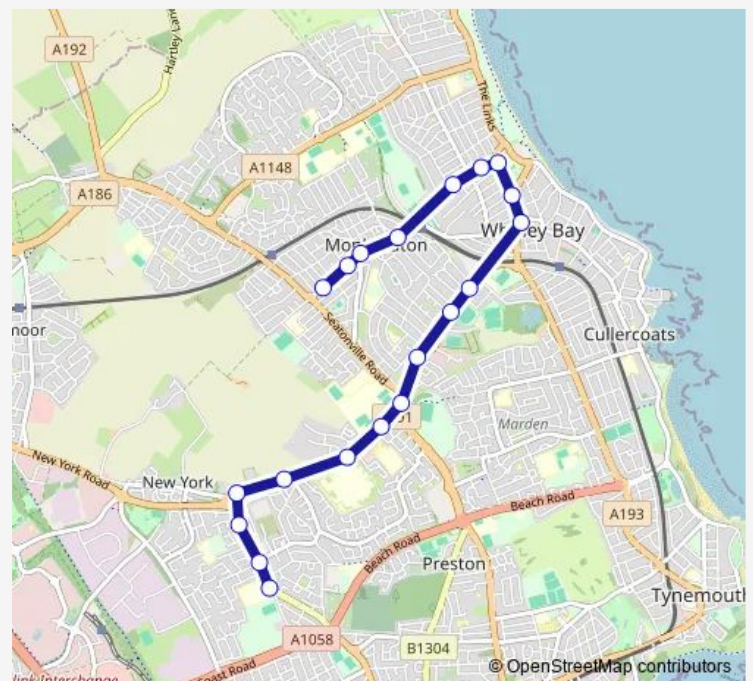

### Direction

St Thomas More Rc Academy — Cauldwell Lane-Holmwood Avenue

20 stops

[Open route schedule](#)

St Thomas More Rc Academy

Billy Mill Lane-Whitehouse Lane

Billy Mill Lane-Selkirk Way

Rake Lane-Billy Mill Lane

Park Avenue-Beach Avenue

Park Road

Marine Avenue-Marine Court

Marine Avenue-Hawthorn Gardens

Front Street - Coronation crescent

Front Street

Cauldwell Lane-Woodleigh Road

Cauldwell Lane-Holmwood Avenue

### Route schedule

St Thomas More Rc Academy — Cauldwell Lane-Holmwood Avenue

Monday 15:15

Tuesday 15:15

Wednesday 15:15

Thursday 15:15

Friday 15:15

Saturday —

### Route info

Direction: St Thomas More Rc Academy

Stops: 20

Trip Duration: 0 hour 18 min

■ S442 — St Thomas More RC Academy - Cauldwell Lane, Monkseaton

S442 Bus time schedules and route maps are available in an offline PDF at [busmaps.com](https://busmaps.com). Use the [busmaps.com](https://busmaps.com) website to see live bus times, train schedule or subway schedule, and step-by-step directions for all public transit in South Shields