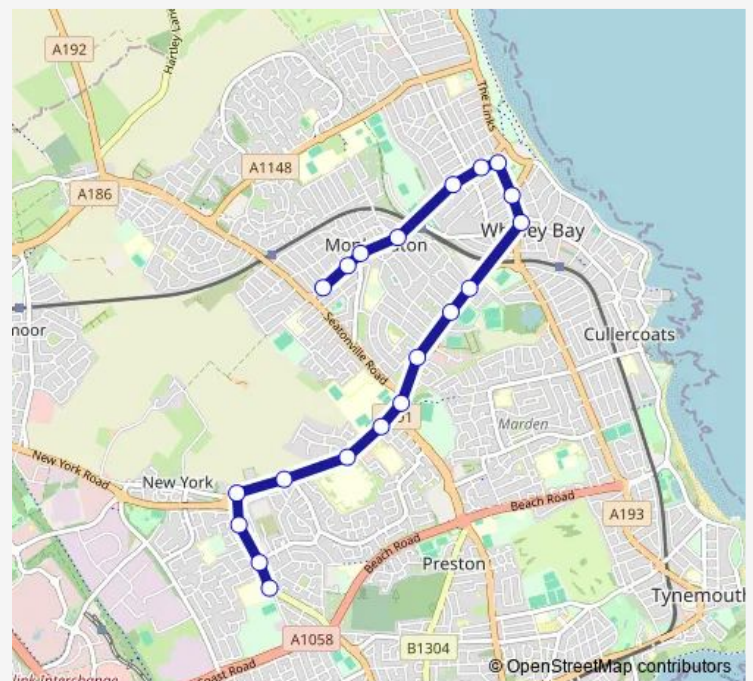

### Direction

St Thomas More Rc Academy — Cauldwell Lane-Holmwood Avenue

20 stops

[Open route schedule](#)

St Thomas More Rc Academy

Billy Mill Lane-Whitehouse Lane

Billy Mill Lane-Selkirk Way

Rake Lane-Billy Mill Lane

Park Avenue-Beach Avenue

Park Road

Marine Avenue-Marine Court

Marine Avenue-Hawthorn Gardens

Front Street - Coronation crescent

Front Street

Cauldwell Lane-Woodleigh Road

Cauldwell Lane-Holmwood Avenue

### Route schedule

St Thomas More Rc Academy — Cauldwell Lane-Holmwood Avenue

Monday 15:15

Tuesday 15:15

Wednesday 15:15

Thursday 15:15

Friday 15:15

Saturday —

### Route info

Direction: St Thomas More Rc Academy

Stops: 20

Trip Duration: 0 hour 18 min

■ S442 — St Thomas More RC Academy - Cauldwell Lane, Monkseaton

S442 Bus time schedules and route maps are available in an offline PDF at [busmaps.com](https://busmaps.com). Use the [busmaps.com](https://busmaps.com) website to see live bus times, train schedule or subway schedule, and step-by-step directions for all public transit in South Shields