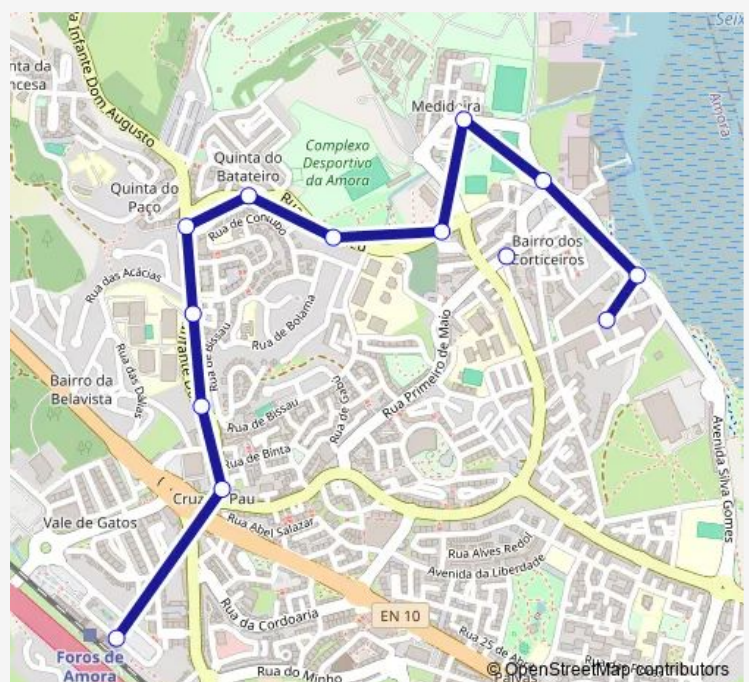

Amora (R Cacheu Lte 50)

Cruz Pau (R Inf D Augusto 77)

Cruz Pau (R Inf D Augusto) C Formação

Cruz Pau (R Inf D Augusto 47)

Cruz Pau (R Inf D Augusto 7)

Foros Amora (Est Ferroviária)

Route schedule

Amora (R 1º Maio) (X) R Baía Natural Seixal — Foros Amora (Est Ferroviária)

Monday 05:20-22:30

Tuesday 05:20-22:30

Wednesday 05:20-22:30

Thursday 05:20-22:30

Friday 05:20-22:30

Saturday 06:05-21:30

Sunday 07:35-21:30

Route info

Direction: Amora (R 1º Maio) (X) R Baía Natural Seixal

Stops: 13

Trip Duration: 0 hour 15 min

1A - Amora - Foros de Amora

Bus time schedules and route maps are available in an offline PDF at busmaps.com. Use the busmaps.com website to see live bus times, train schedule or subway schedule, and step-by-step directions for all public transit in Seixal