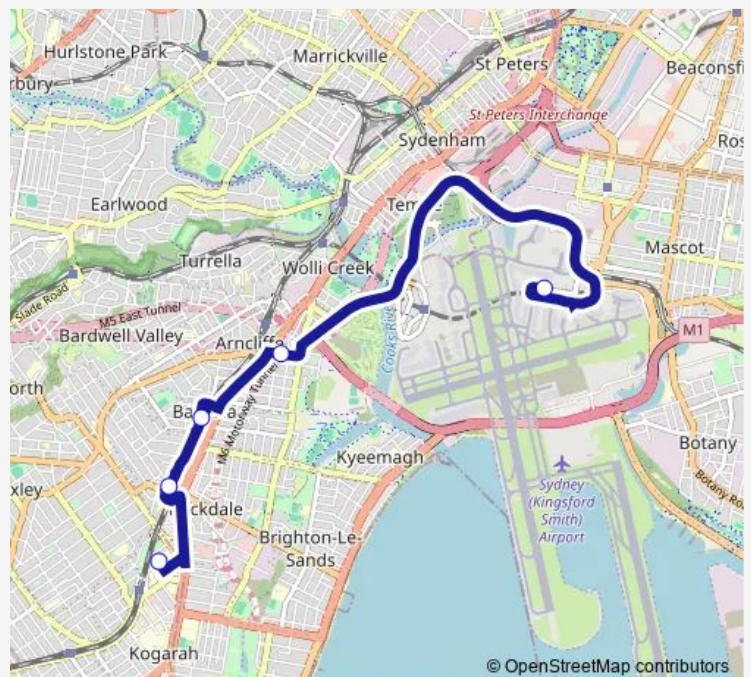

School Bus 760e St George Girls HS to Sydney International Airport

[Go to website](#)

Direction

St George Girls High School, Palmerston St — Sydney Airport, Terminal 3 Domestic

5 stops

[Open route schedule](#)

St George Girls High School, Palmerston St

Rockdale Station, Railway St, Stand F

Railway St Opp Banksia Station

Wickham St Opp Segenhoe St

Sydney Airport, Terminal 3 Domestic

Route schedule

St George Girls High School, Palmerston St — Sydney Airport, Terminal 3 Domestic

Monday	15:29
Tuesday	14:49
Wednesday	15:29
Thursday	15:29
Friday	15:29
Saturday	—
Sunday	—

Route info

Direction: St George Girls High School, Palmerston St

Stops: 5

Trip Duration: 0 hour 22 min

Direction

Sydney Airport, Terminal 3 Domestic — St George Girls High School, Palmerston St

5 stops

[Open route schedule](#)

Sydney Airport, Terminal 3 Domestic

Wickham St At Segenhoe St

Banksia Station, Railway St

Rockdale Station, Railway St, Stand J

St George Girls High School, Palmerston St

Route schedule