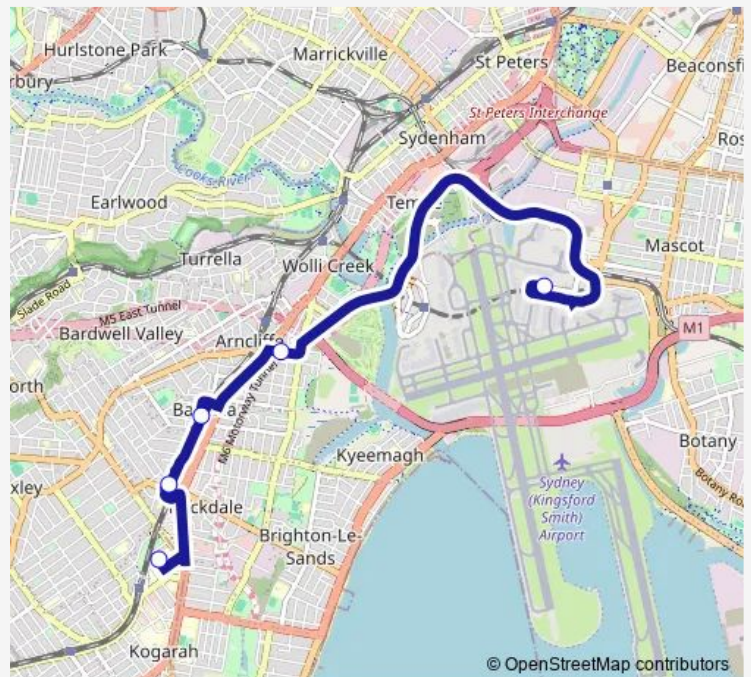

School Bus 760e St George Girls HS to Sydney International Airport

[Go to website](#)

Direction

St George Girls High School, Palmerston St — Sydney Airport, Terminal 3 Domestic

5 stops

[Open route schedule](#)

St George Girls High School, Palmerston St

Rockdale Station, Railway St, Stand F

Railway St Opp Banksia Station

Wickham St Opp Segenhoe St

Sydney Airport, Terminal 3 Domestic

Route schedule

St George Girls High School, Palmerston St — Sydney Airport, Terminal 3 Domestic

Monday	15:29
Tuesday	14:49
Wednesday	15:29
Thursday	15:29
Friday	15:29
Saturday	—
Sunday	—

Route info

Direction: St George Girls High School, Palmerston St

Stops: 5

Trip Duration: 0 hour 22 min

Direction

Sydney Airport, Terminal 3 Domestic — St George Girls High School, Palmerston St

5 stops

[Open route schedule](#)

Sydney Airport, Terminal 3 Domestic

Wickham St At Segenhoe St

Banksia Station, Railway St

Rockdale Station, Railway St, Stand J

St George Girls High School, Palmerston St

Route schedule