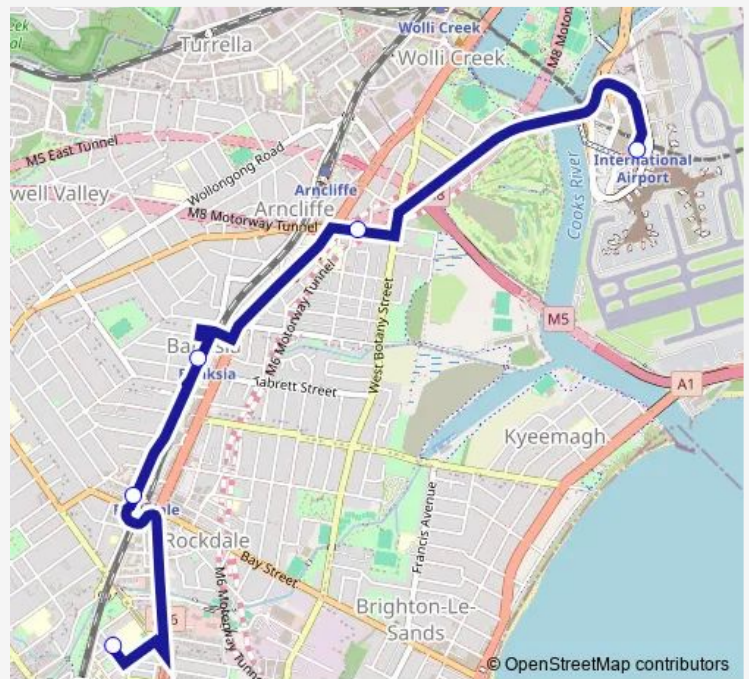

School Bus 760e Sydney International Airport to St George Girls Hs

[Go to website](#)

Direction

St George Girls High School, Palmerston St — Sydney Airport, Terminal 1 International

5 stops

[Open route schedule](#)

St George Girls High School, Palmerston St

Rockdale Station, Railway St, Stand F

Railway St Opp Banksia Station

Wickham St Opp Segenhoe St

Sydney Airport, Terminal 1 International

Route schedule

St George Girls High School, Palmerston St — Sydney Airport, Terminal 1 International

Monday	15:24
Tuesday	14:44
Wednesday	15:24
Thursday	15:24
Friday	15:24
Saturday	—
Sunday	—

Route info

Direction: St George Girls High School, Palmerston St

Stops: 5

Trip Duration: 0 hour 15 min

Direction

Sydney Airport, Terminal 1 International — St George Girls High School, Palmerston St

5 stops

[Open route schedule](#)

Sydney Airport, Terminal 1 International

Wickham St At Segenhoe St

Banksia Station, Railway St

Rockdale Station, Railway St, Stand J

St George Girls High School, Palmerston St