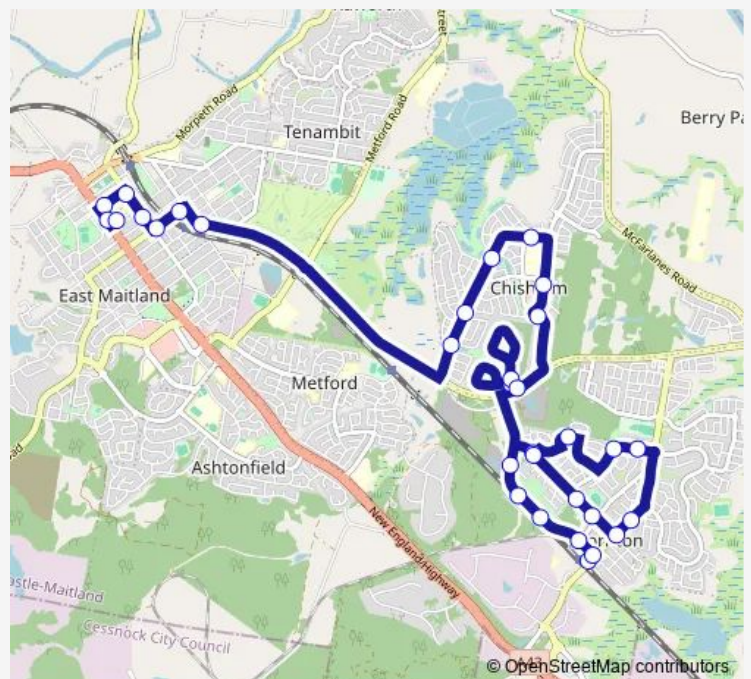

Haussman Dr At Government Rd

Haussman Dr Opp Tripp Cl

Haussman Dr Opp Hulot Cl

Haussman Dr Opp Woolley Cl

Taylor Av At Sharp St

John Arthur Av Opp Malthus Cl

Thomas Coke Dr After John Arthur Av

Thomas Coke Dr Opp Reilly St

Forest Dr At Raymond Terrace Rd

Settlers Bvd Before Duskdarter St

Settlers Bvd Before Tigerhawk Dr

Dragonfly Dr After Settlers Bvd

Route schedule

Railway Av At Karuah St — St Joseph's Primary School, King St

Monday	08:15
Tuesday	08:15
Wednesday	08:15
Thursday	08:15
Friday	08:15
Saturday	—
Sunday	—

Route info

Direction: Railway Av At Karuah St

Stops: 32

Trip Duration: 0 hour 39 min

2502 — Thornton to St Josephs Ps

Dragonfly Dr Before Billabong Pde

Harvest Bvd After Arrowtail St

Harvest Blvd Opp Chamomile St

Raymond Terrace Rd Before Victoria St

High St After Lindesay St

High St At Lawes St

Lawes St After George St

Lawes St Before William St