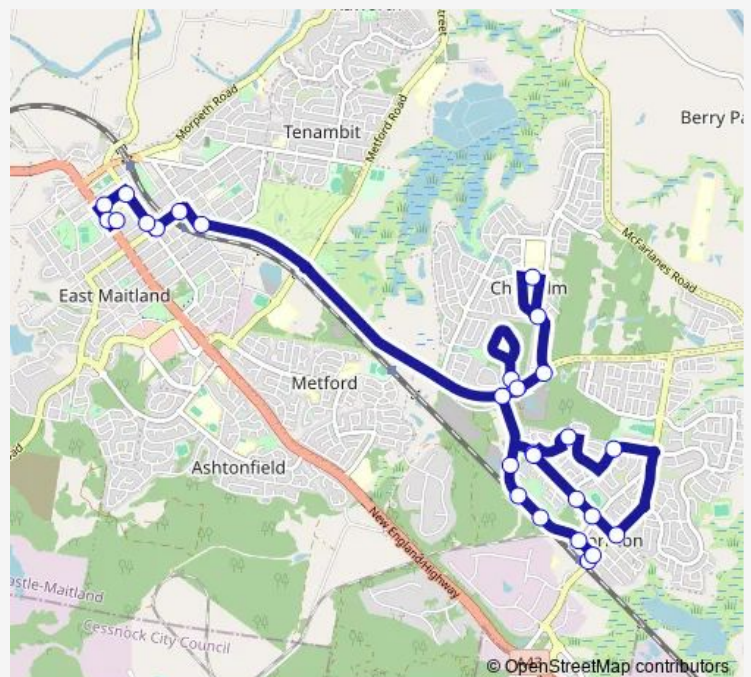

School Bus 2502 Thornton to St Josephs Ps

[Go to website](#)

Direction

Railway Av At Karuah St — St Joseph's Primary School, King St

28 stops

[Open route schedule](#)

Railway Av At Karuah St

Glenroy St At Railway Av

St Aloysius Primary School, Tigerhawk Dr

Raymond Terrace Rd Opp Settlers Bvd

Hausman Dr At Raymond Terrace Rd

Taylor Av At Sharp St

John Arthur Av Opp Malthus Cl

Thomas Coke Dr After John Arthur Av

Edwards Av At Eurimbla St

Thornton Public School, Taylor Av

Pat Hughes Community Hall, Taylor Av

Taylor Av At Osborn Cl

Raymond Terrace Rd Before Victoria St

Route schedule

Railway Av At Karuah St — St Joseph's Primary School, King St

Monday	08:15
Tuesday	08:15
Wednesday	08:15
Thursday	08:15
Friday	08:15
Saturday	—
Sunday	—

Route info

Direction: Railway Av At Karuah St

Stops: 28

Trip Duration: 0 hour 41 min

2502 — Thornton to St Josephs Ps