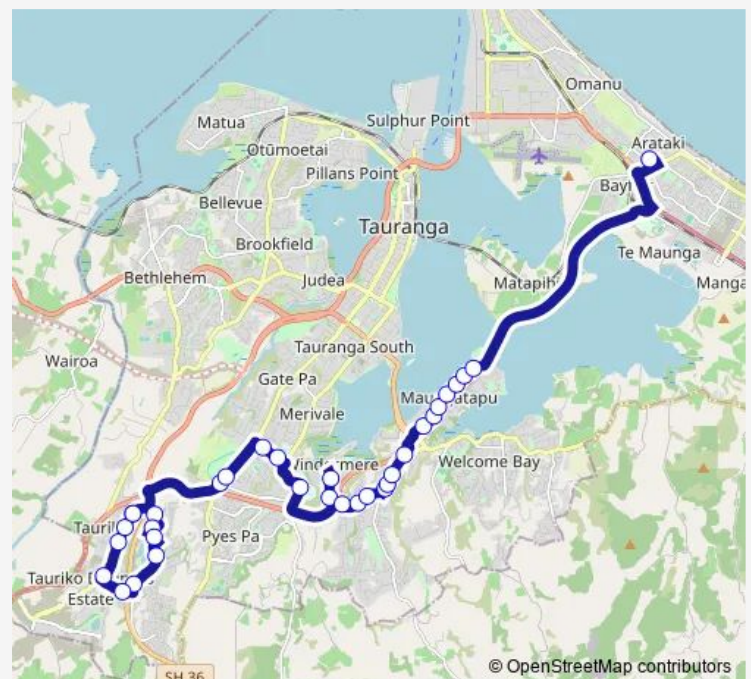

### Route schedule

Tauranga Crossing — Bayfair - Farm Street (Stand A1)

Monday 05:57-20:01

Tuesday 05:57-20:01

Wednesday 05:57-20:01

Thursday 05:57-20:01

Friday 05:57-20:01

Saturday 06:00-19:04

### Route info

Direction: Tauranga Crossing

Stops: 33

Trip Duration: 0 hour 51 min

■ Ct — Bayfair - Tauranga Crossing via Maungatapu - Toi Ohomai - Greerton **BusMaps**

Ohauti Road - Poike Road

Ohauti Road - Opposite Shops

## Route info

Direction: Bayfair - Farm Street (Stand A1)

Stops: 31

Trip Duration: 0 hour 46 min

Lakes Boulevard - Opposite Boulder Lane

Paraone Koikoi Drive - Awataha Crescent

Taurikura Dr - Paerangi PI

Taurikura Dr - Hotuhotu St

Taurikura Dr - Whakakake St

Tauranga Crossing

Ct Bus time schedules and route maps are available in an offline PDF at [busmaps.com](https://busmaps.com). Use the [busmaps.com](https://busmaps.com) website to see live bus times, train schedule or subway schedule, and step-by-step directions for all public transit in Tauranga