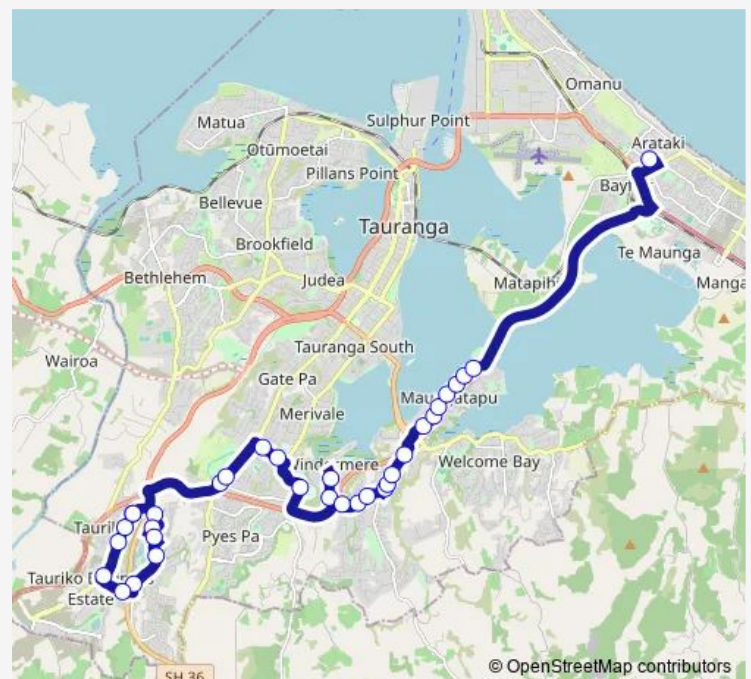

Taurikura Dr - Hotuhotu St

Taurikura Dr - Whakakake St

Tauranga Crossing

Cameron Road - Maleme Street

Cameron Road - Greenpark School

Greerton - Chadwick Road (Stand A)

Chadwick Road - Mansels Road

Oropi Road - Greerton Park

Windermere Drive - Poike Road - In

Windermere Drive - Toi Ohomai

Poike Road - Changepoint Church

Poike Road - Sapphire Drive

Poike Road - Harrisfield Drive

Route schedule

Tauranga Crossing — Bayfair - Farm Street (Stand A1)

Direction: Tauranga Crossing

Stops: 33

Trip Duration: 0 hour 51 min

CT — Bayfair - Tauranga Crossing via Maungatapu - Toi Ohomai - Greerton **BusMaps**

Ohauti Road - Poike Road

Ohauti Road - Opposite Shops

Paraone Koikoi Drive - Awataha Crescent

Taurikura Dr - Paerangi Pl

Taurikura Dr - Hotuhotu St

Taurikura Dr - Whakakake St

Tauranga Crossing

CT Bus time schedules and route maps are available in an offline PDF at busmaps.com. Use the busmaps.com website to see live bus times, train schedule or subway schedule, and step-by-step directions for all public transit in Tauranga