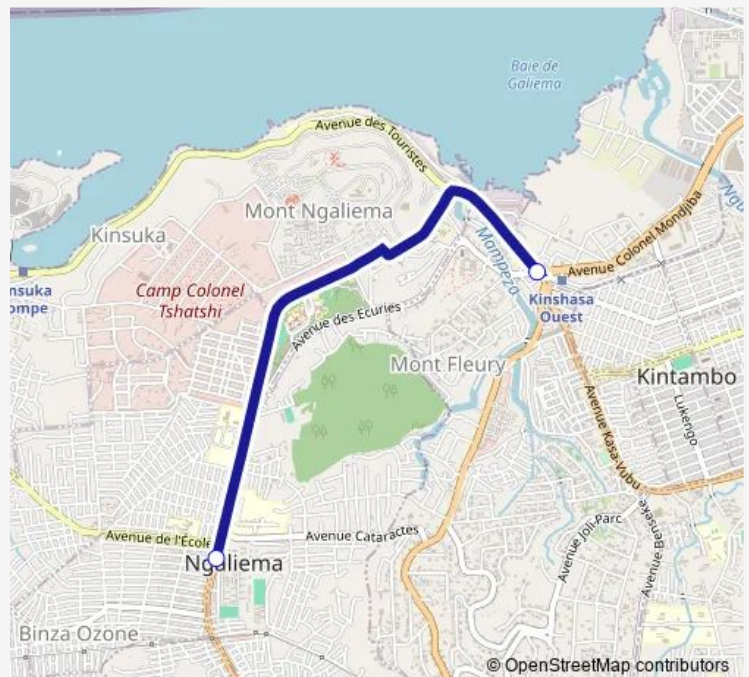

Direction

unknown — commube

2 stops

[Open route schedule](#)

unknown

commube

Route schedule

unknown — commube

Monday 15:39

Tuesday 15:39

Wednesday 15:39

Thursday 15:39

Friday 15:39

Saturday —

Sunday —

Route info

Direction: unknown

Stops: 2

Trip Duration: 0 hour 7 min

Bus time schedules and route maps are available in an offline PDF at busmaps.com. Use the busmaps.com website to see live bus times, train schedule or subway schedule, and step-by-step directions for all public transit in Kinshasa