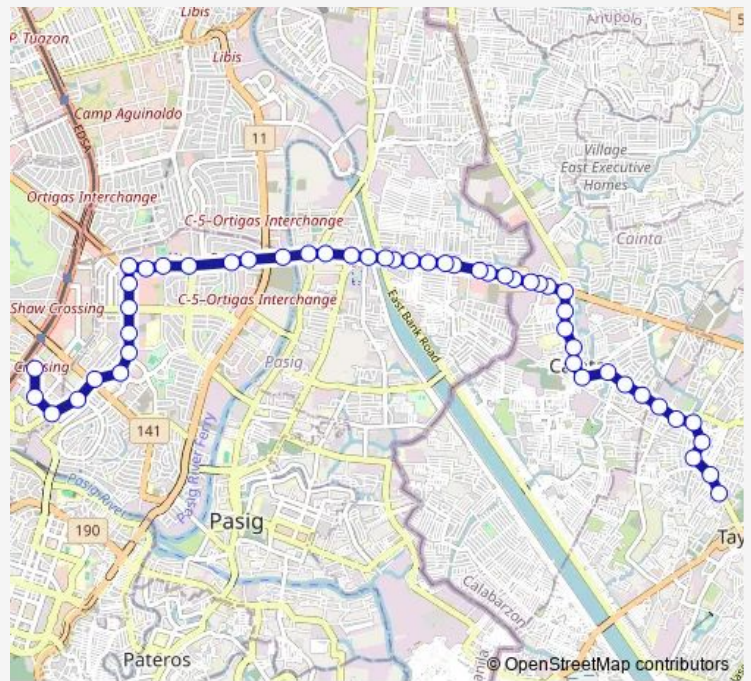

Ortigas Ave / Gloria Extension Intersection, Pagis City, Manila

Ortigas Ave, Pagis City, Manila

Ortigas Ave, Pagis City, Manila

Route schedule

Rosario Ocampo Elementary School, Rosario Ocampo Elementary School — Mayflower, Mandaluyong City, Manila

Monday	00:00
Tuesday	00:00
Wednesday	00:00
Thursday	00:00
Friday	00:00
Saturday	00:00
Sunday	00:00

Route info

Direction: Rosario Ocampo Elementary School, Rosario Ocampo Elementary School

Stops: 50

Trip Duration: 1 hour 1 min

Wednesday 00:00

Thursday 00:00

Friday 00:00

Saturday 00:00

Sunday 00:00

Route info

Direction: Mayflower, Mandaluyong City, Manila

Stops: 48