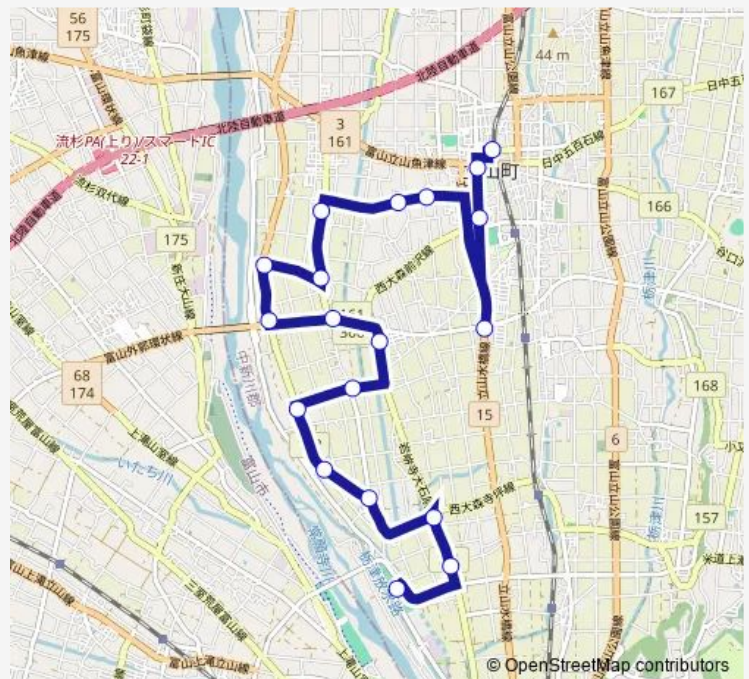

大森口

大橋

三ツ塚新

一夜泊

野村口

末三賀西部

常願寺ハイツ

### Route schedule

五百石駅西口 — 常願寺ハイツ

Monday 10:45

Tuesday 10:45

Wednesday 10:45

Thursday 10:45

Friday 10:45

Saturday —

Sunday —

### Route info

Direction: 五百石駅西口

Stops: 19

Trip Duration: 0 hour 25 min

■ 利田・大森 ( 五百石駅西口→常願寺ハイツ )

Bus time schedules and route maps are available in an offline PDF at [busmaps.com](https://busmaps.com). Use the [busmaps.com](https://busmaps.com) website to see live bus times, train schedule or subway schedule, and step-by-step directions for all public transit in Toyama