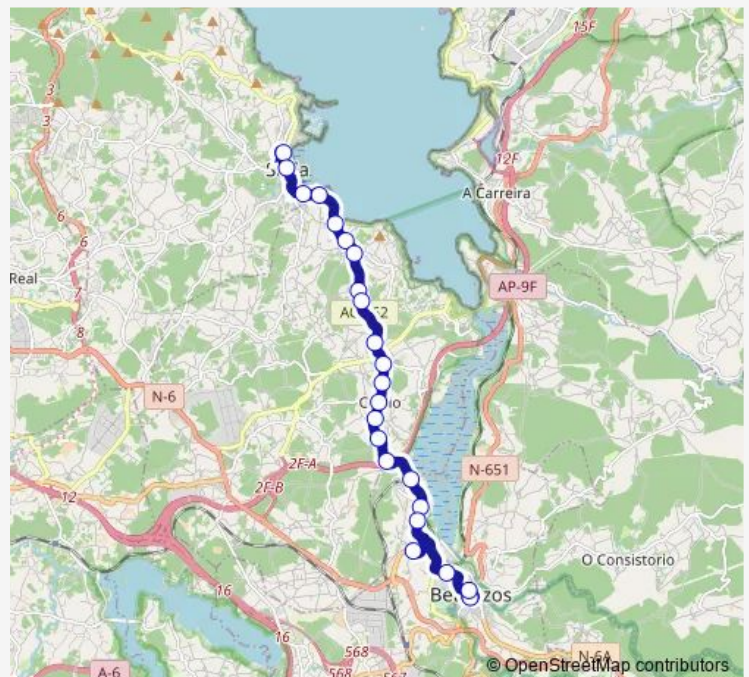

Thursday —

Friday 09:10-20:10

Saturday 10:10-21:10

Sunday 10:10-21:10

Route info

Direction: Sada Hotel Sada Palace

Stops: 23

Trip Duration: 0 hour 19 min