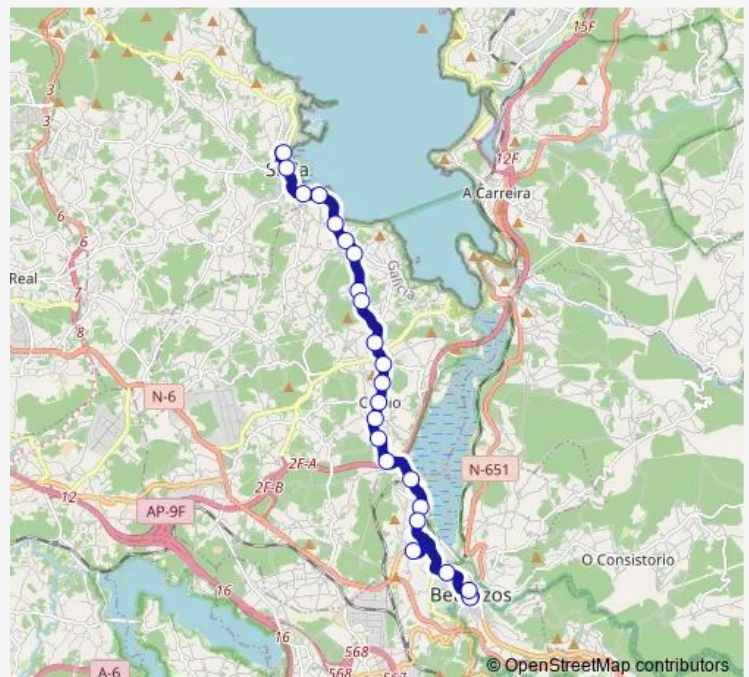

Thursday 09:10-20:10

Friday 09:10-20:10

Saturday 10:10-21:10

Sunday 10:10-21:10

Route info

Direction: Sada Hotel Sada Palace

Stops: 23

Trip Duration: 0 hour 19 min