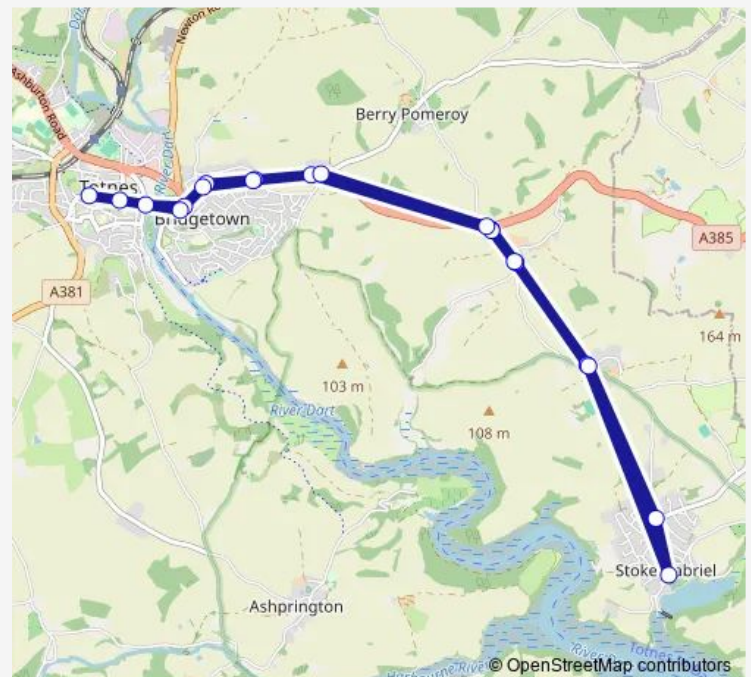

### Route schedule

Opposite Royal Seven Stars Hotel — Market Square

Monday —

Tuesday 13:00

Wednesday —

Thursday —

Friday 13:00

Saturday —

### Route info

Direction: Opposite Royal Seven Stars Hotel

Stops: 20

Trip Duration: 1 hour 0 min

BOB1S — Totnes - Stoke Gabriel - Totnes

BusMaps

### Route info

Direction: Opposite Royal Seven Stars Hotel

Stops: 19

Trip Duration: 0 hour 35 min

BOB1S Bus time schedules and route maps are available in an offline PDF at busmaps.com. Use the busmaps.com website to see live bus times, train schedule or subway schedule, and step-by-step directions for all public transit in Totnes