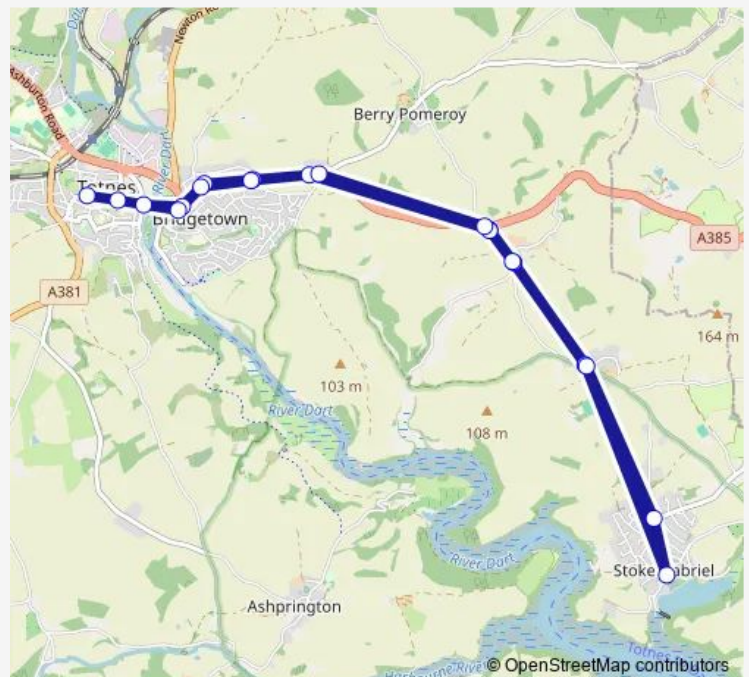

Friday 13:00

Saturday —

Sunday —

Route info

Direction: Opposite Royal Seven Stars Hotel

Stops: 20

Trip Duration: 1 hour 0 min

BOB1S — Totnes - Stoke Gabriel - Totnes

Route info

Direction: Opposite Royal Seven Stars Hotel

Stops: 19

Trip Duration: 0 hour 35 min

BOB1S Bus time schedules and route maps are available in an offline PDF at busmaps.com. Use the busmaps.com website to see live bus times, train schedule or subway schedule, and step-by-step directions for all public transit in Totnes