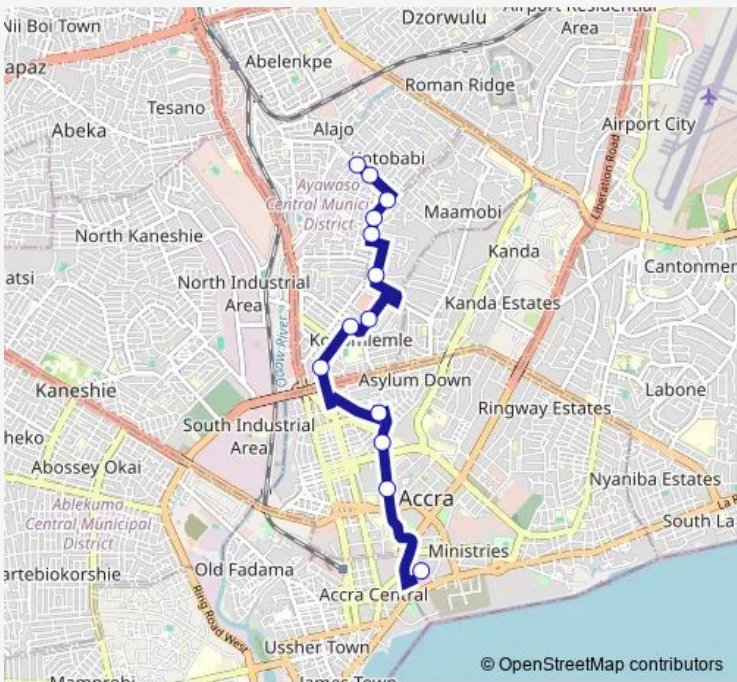

# Bus 311b Accra New Tema Station to Kotobabi Down Station

[Go to website](#)

**Direction**  
 Terminal Accra New Tema Station — Terminal Kotobabi Down Station

13 stops

[Open route schedule](#)

- Terminal Accra New Tema Station
- Tigo 420
- Mental Hosp.
- Asylum Down
- Overhead 311
- Kokomlemlé
- Mallam Atta Clinic
- College
- New Town 37 Station
- Five Five
- Taxi Rank 311
- Road Side 2 166
- Terminal Kotobabi Down Station

Route schedule

Terminal Accra New Tema Station — Terminal Kotobabi Down Station

Monday	08:25
Tuesday	08:25
Wednesday	08:25
Thursday	08:25
Friday	08:25
Saturday	08:25
Sunday	08:25

**Route info**

Direction: Terminal Accra New Tema Station

Stops: 13

Trip Duration: 0 hour 52 min

311b Bus time schedules and route maps are available in an offline PDF at [busmaps.com](https://busmaps.com). Use the [busmaps.com](https://busmaps.com) website to see live bus times, train schedule or subway schedule, and step-by-step directions for all public transit in Accra