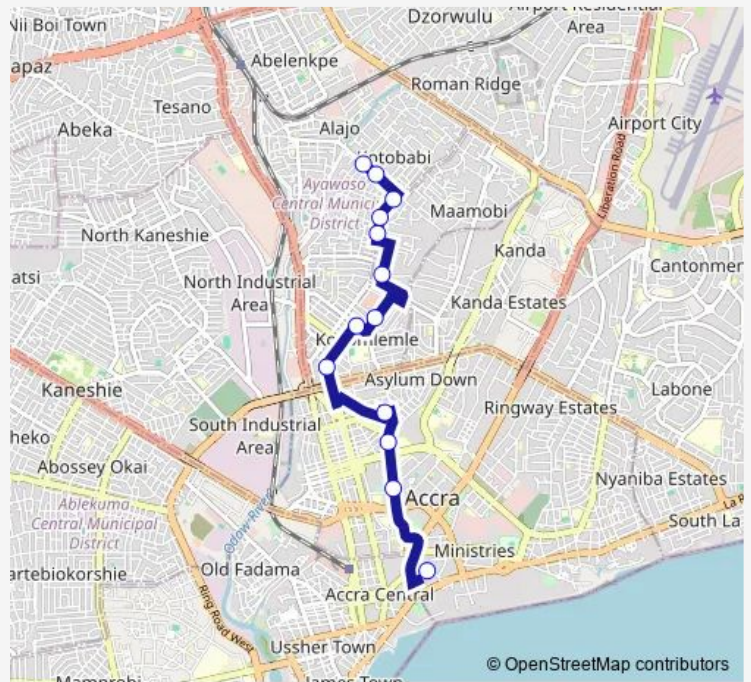

Bus 311B Accra New Tema Station to Kotobabi Down Station

[Go to website](#)

Direction
Terminal Accra New Tema Station — Terminal Kotobabi Down Station

13 stops

[Open route schedule](#)

- Terminal Accra New Tema Station
- Tigo 420
- Mental Hosp.
- Asylum Down
- Overhead 311
- Kokomlemlé
- Obuor Ba
- College
- New Town 37 Station
- Five Five
- Taxi Rank 311
- Market 311
- Terminal Kotobabi Down Station

Route schedule
Terminal Accra New Tema Station — Terminal Kotobabi Down Station

Monday	08:25
Tuesday	08:25
Wednesday	08:25
Thursday	08:25
Friday	08:25
Saturday	08:25
Sunday	08:25

Route info

Direction: Terminal Accra New Tema Station

Stops: 13

Trip Duration: 0 hour 52 min

311B Bus time schedules and route maps are available in an offline PDF at busmaps.com. Use the busmaps.com website to see live bus times, train schedule or subway schedule, and step-by-step directions for all public transit in Accra