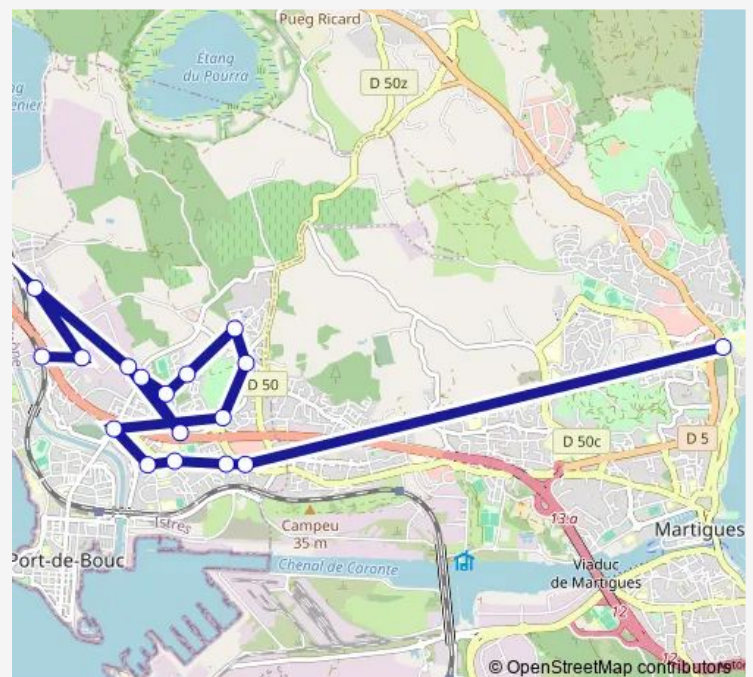

Bergerie Bas

Garrigue

Ecole Arcades

Mérindole

Station Agip

## Route schedule

Lycée Paul Langevin — Station Agip

Monday 17:05

Tuesday 17:05

Wednesday 12:35

Thursday 17:05

Friday 17:05

Saturday —

## Route info

Direction: Lycée Paul Langevin

Stops: 17

Trip Duration: 0 hour 37 min

7301 — Lycée P Langevin

**BusMaps**

**Direction**

Lycée Ch. Mongrand — Lycée Paul Langevin

## Route info

Direction: Lycée Ch. Mongrand

Stops: 7

Trip Duration: 0 hour 30 min