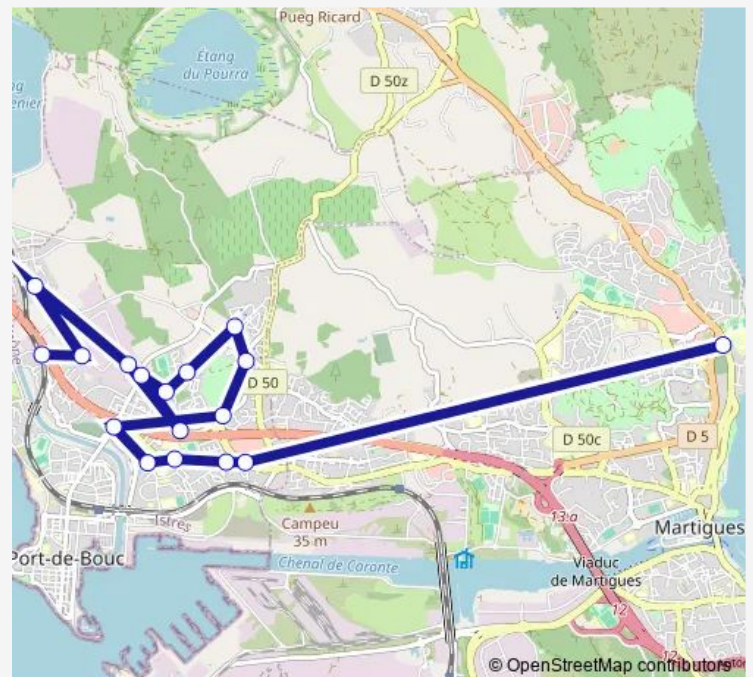

Lavandes

Château d'Eau

Bergerie Bas

Garrigue

Ecole Arcades

Mérindole

Station Agip

Route schedule

Lycée Paul Langevin — Station Agip

Monday 17:05

Tuesday 17:05

Wednesday 12:35

Thursday 17:05

Friday 17:05

Saturday —

Sunday —

Route info

Direction: Lycée Paul Langevin

Stops: 17

Trip Duration: 0 hour 37 min

7301 — Lycée P Langevin

Direction

Lycée Ch. Mongrand — Lycée Paul Langevin

7 stops

Sunday —

Route info

Direction: Lycée Ch. Mongrand

Stops: 7

Trip Duration: 0 hour 30 min

Direction

Lycée Paul Langevin — Station Agip

19 stops