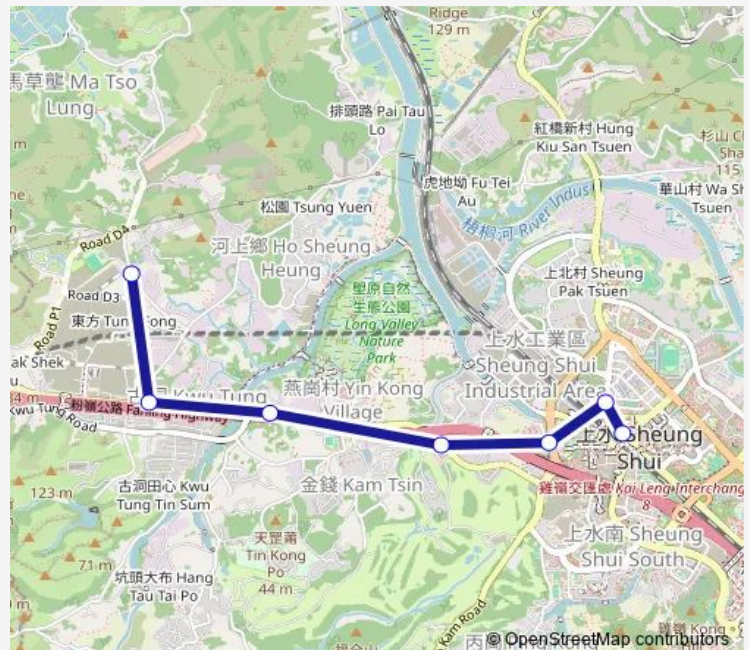

PO SHEK WU ROAD, NEAR CHOI NGAN HOUSE, CHOI PO COURT

SAN FUNG AVENUE, NEAR SHEK WU HUI POST OFFICE

Sheung Shui Station Public Light BUS Terminus|Sheung Shui Station Public Light BUS Terminus

### Route schedule

MA TSO LUNG ROAD, NEAR TUNG WAH GROUP OF HOSPITALS MA TSO LUNG CAMPSITE — Sheung Shui Station Public Light BUS Terminus|Sheung Shui Station Public Light BUS Terminus

Monday	07:00
Tuesday	07:00
Wednesday	07:00
Thursday	07:00
Friday	07:00
Saturday	07:00
Sunday	—

### Route info

Direction: MA TSO LUNG ROAD, NEAR TUNG WAH GROUP OF HOSPITALS MA TSO LUNG CAMPSITE

Stops: 7

Trip Duration: 0 hour 13 min

51B Bus time schedules and route maps are available in an offline PDF at [busmaps.com](https://busmaps.com). Use the [busmaps.com](https://busmaps.com) website to see live bus times, train schedule or subway schedule, and step-by-step directions for all public transit in Tai Po