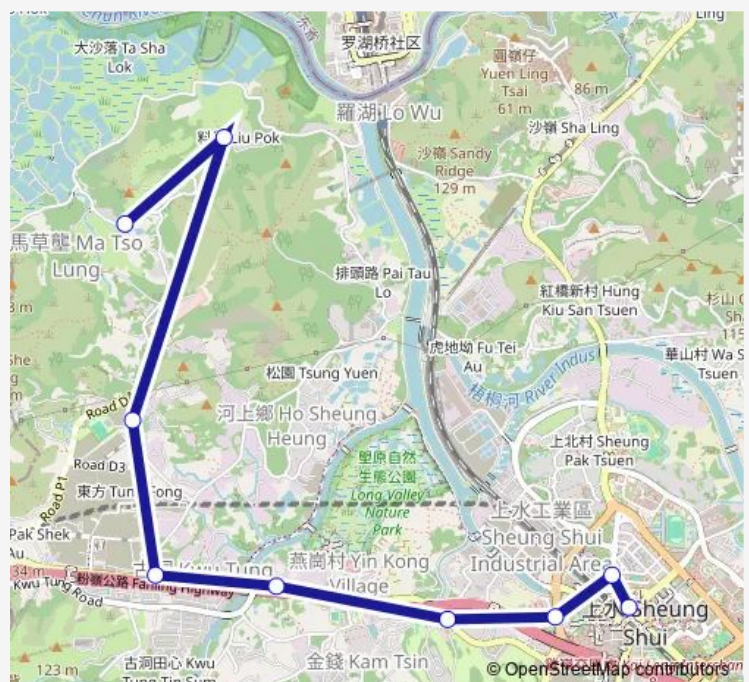

LIU POK ROAD, NEAR PUBLIC CARPARK, LIU POK

Route schedule

Sheung Shui Station Public Light BUS Terminus|Sheung Shui Station Public Light BUS Terminus — LIU POK ROAD, NEAR PUBLIC CARPARK, LIU POK

Monday	05:20
Tuesday	05:20
Wednesday	05:20
Thursday	05:20
Friday	05:20
Saturday	—
Sunday	—

Route info

Direction: Sheung Shui Station Public Light BUS Terminus|Sheung Shui Station Public Light BUS Terminus

Stops: 8

Trip Duration: 0 hour 18 min

Direction

MA TSO LUNG ROAD, NEAR MA TSO LUNG SHUN YEE
SAN TSUEN — Sheung Shui Station Public Light BUS
Terminus|Sheung Shui Station Public Light BUS Terminus

Monday 05:40-06:50

Tuesday 05:40-06:50

Wednesday 05:40-06:50

Thursday 05:40-06:50

Friday 05:40-06:50

Saturday 05:40-06:50

Sunday 05:40-06:50

Route info

Direction: LIU POK ROAD, NEAR PUBLIC CARPARK, LIU
POK

Stops: 9

Trip Duration: 0 hour 18 min

51B Bus time schedules and route maps are available in an offline PDF at busmaps.com. Use the busmaps.com website to see live bus times, train schedule or subway schedule, and step-by-step directions for all public transit in Tai Po