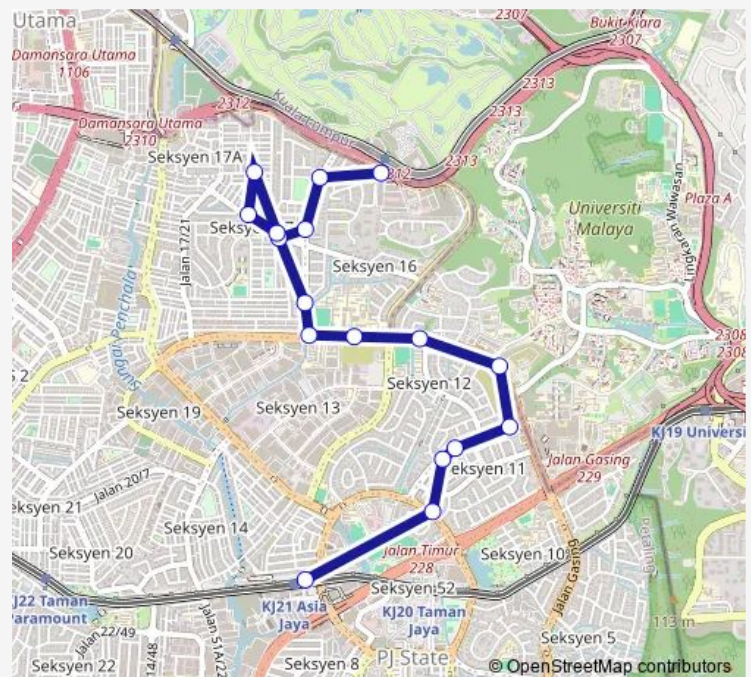

SMK Sultan Abdul Samad (opp.), Jalan Universiti

Intan, Jalan Universiti

Universiti Tower, Jalan Bukit

SRK Alam Shah, Jalan Bukit

Pangsapuri Ehsan Ria (Opp.), Jalan Bukit

Yayasan Salam, Jalan Utara

Stesen LRT Asia Jaya, Jalan 223

Route schedule

Eastin Hotel, Jalan Damansara — Stesen LRT Asia Jaya, Jalan 223

Monday 06:00

Tuesday 06:00

Wednesday 06:00

Thursday 06:00

Friday 06:00

Saturday 06:00

Sunday 06:00

Route info

Direction: Eastin Hotel, Jalan Damansara

Stops: 17

Trip Duration: 17 hour 0 min

■ T629B — Stesen LRT Asia Jaya

Direction

Stesen LRT Asia Jaya, Jalan 223 — Eastin Hotel, Jalan Damansara

6 stops

[Open route schedule](#)

Stesen LRT Asia Jaya, Jalan 223

Kodak, Jalan Kemajuan

Century Battery, Jalan Kemajuan

F&N, Jalan Kemajuan

Castell, Jalan Dato' Abu Bakar

Eastin Hotel, Jalan Damansara