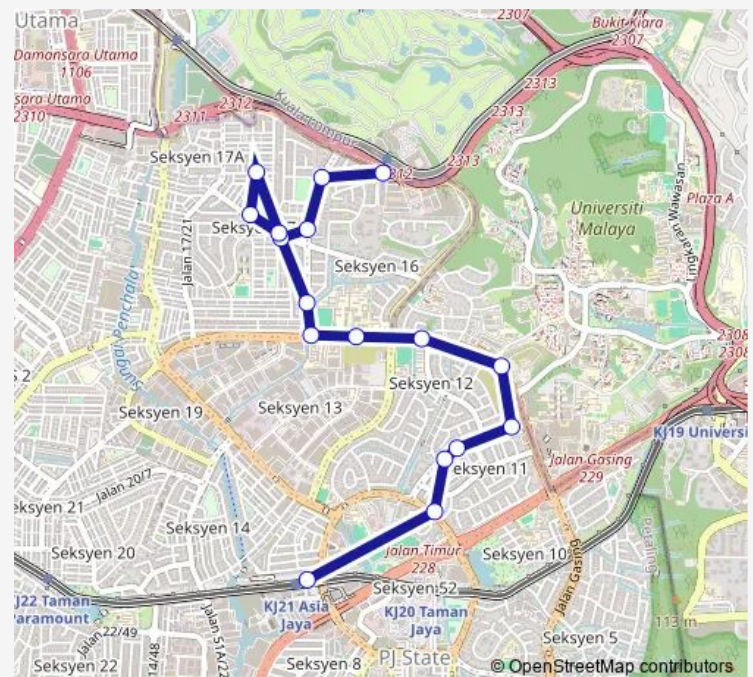

SMK Sultan Abdul Samad (opp.), Jalan Universiti

Intan, Jalan Universiti

Universiti Tower, Jalan Bukit

SRK Alam Shah, Jalan Bukit

Pangsapuri Ehsan Ria (Opp.), Jalan Bukit

Yayasan Salam, Jalan Utara

Stesen LRT Asia Jaya, Jalan 223

Route schedule

Eastin Hotel, Jalan Damansara — Stesen LRT Asia Jaya, Jalan 223

Monday 06:00

Tuesday 06:00

Wednesday 06:00

Thursday 06:00

Friday 06:00

Saturday 06:00

Sunday 06:00

Route info

Direction: Eastin Hotel, Jalan Damansara

Stops: 17

Trip Duration: 17 hour 0 min

■ T629b — Stesen LRT Asia Jaya

Direction

Stesen LRT Asia Jaya, Jalan 223 — Eastin Hotel, Jalan Damansara

6 stops

[Open route schedule](#)

Stesen LRT Asia Jaya, Jalan 223

Kodak, Jalan Kemajuan

Century Battery, Jalan Kemajuan

F&N, Jalan Kemajuan

Castell, Jalan Dato' Abu Bakar

Eastin Hotel, Jalan Damansara