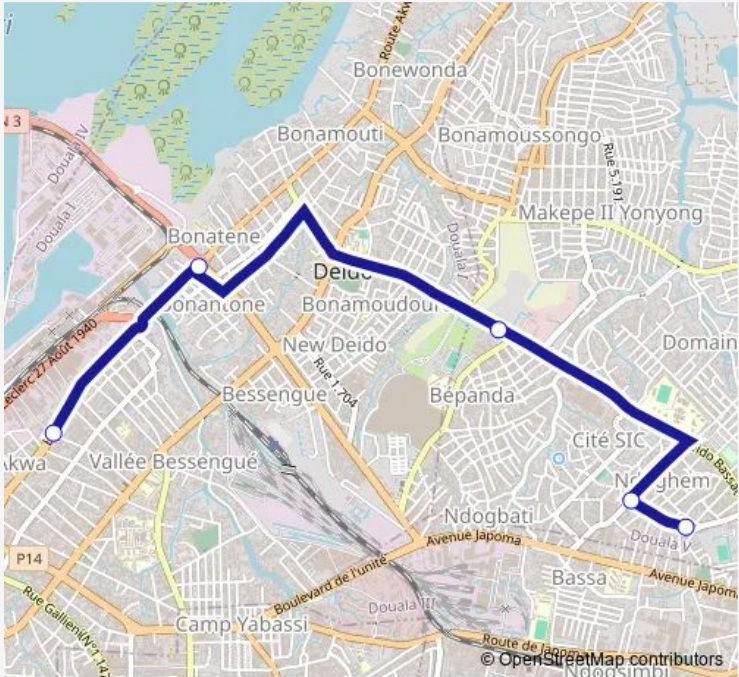

**Communal Taxi Service Immeuble Socar to Nouvelle Route citéc**

[Go to website](#)

**Direction**  
 Immeuble Socar, Rue Pasteur — Bandon Michel Bilingue  
 5 stops  
[Open route schedule](#)

- Immeuble Socar, Rue Pasteur
- Total, Rond Point Deido
- Bepanda Camtel
- Nouvelle Route Cité
- Bandon Michel Bilingue

Route schedule  
 Immeuble Socar, Rue Pasteur — Bandon Michel Bilingue

Monday	13:53
Tuesday	13:53
Wednesday	13:53
Thursday	13:53
Friday	13:53
Saturday	13:53
Sunday	13:53

Route info  
 Direction: Immeuble Socar, Rue Pasteur  
 Stops: 5  
 Trip Duration: 0 hour 21 min

Communal Taxi Service time schedules and route maps are available in an offline PDF at [busmaps.com](https://busmaps.com). Use the [busmaps.com](https://busmaps.com) website to see live bus times, train schedule or subway schedule, and step-by-step directions for all public transit in Douala